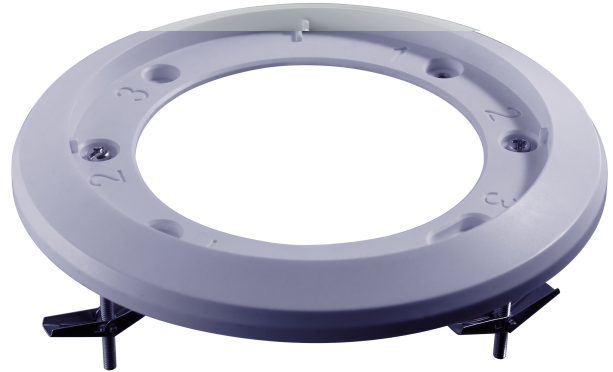

In-ceiling Mount Bracket

LTB340

Suitable for CMHD34XX in-ceiling mount

Properties	
Parameter	In-ceiling Mount Bracket for CMHD34XX
Construction	Aluminum alloy
Dimension	Φ200×26.8mm(Φ7.9" ×1.1")
Weight	300g(0.7lbs)