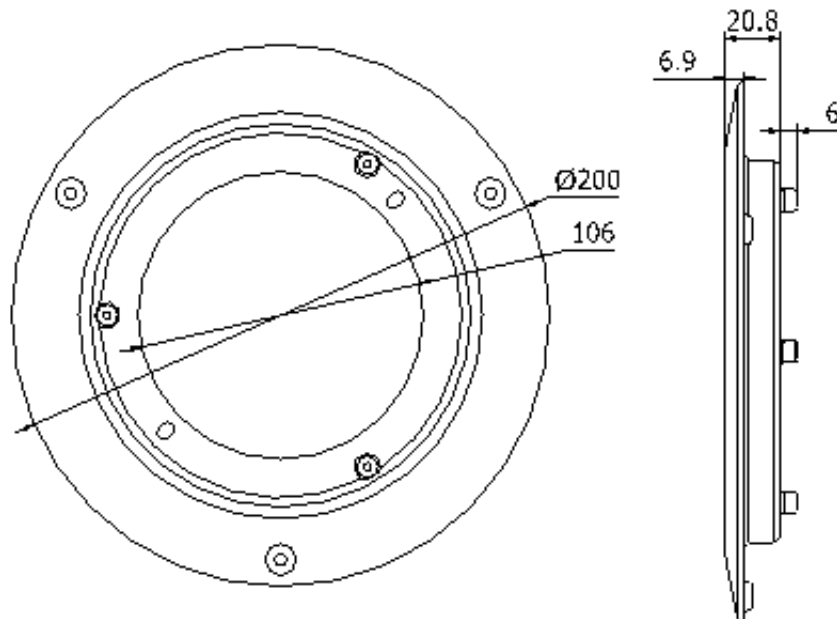

In-ceiling Mount Bracket

LTB340

Suitable for CMHD34XX in-ceiling mount

Properties	
Parameter	In-ceiling Mount Bracket for CMHD34XX
Construction	Aluminum alloy
Dimension	Φ200×26.8mm(Φ7.9" ×1.1")
Weight	300g(0.7lbs)

Dimensions:

©2015 LT Security, Inc. All Rights Reserved. White papers, data sheets, quick start guides, and/or user manuals are for reference only and may or may not be entirely up to date or accurate based upon the version or models. Product names mentioned herein may be the unregistered and/or registered trademarks of their respective owners.