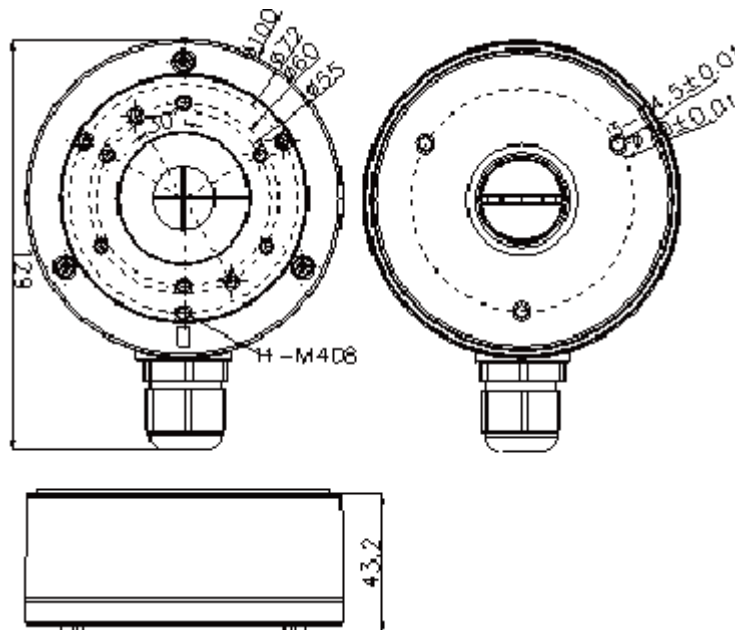

Junction Box

LTB345B

Suitable for Mini Turret/Bullet Camera

Properties

Parameter	Junction Box for Mini Turret/Bullet Camera
Construction	Aluminum alloy
Dimension	Φ100 x 43.2 x 129mm(Φ3.9" x 1.7" x 5.1")
Weight	320g(0.7lbs)

Dimensions:

©2015 LT Security, Inc. All Rights Reserved. White papers, data sheets, quick start guides, and/or user manuals are for reference only and may or may not be entirely up to date or accurate based upon the version or models. Product names mentioned herein may be the unregistered and/or registered trademarks of their respective owners.