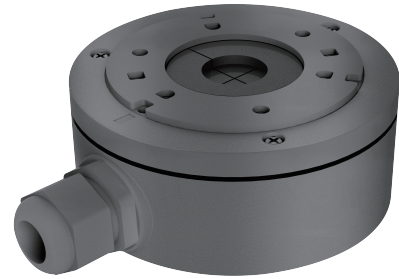

Junction Box

LTB345B

Suitable for Mini Turret/Bullet Camera

Properties

Parameter	Junction Box for Mini Turret/Bullet Camera
Construction	Aluminum alloy
Dimension	Φ100 x 43.2 x 129mm(Φ3.9" x 1.7" x 5.1")
Weight	320g(0.7lbs)