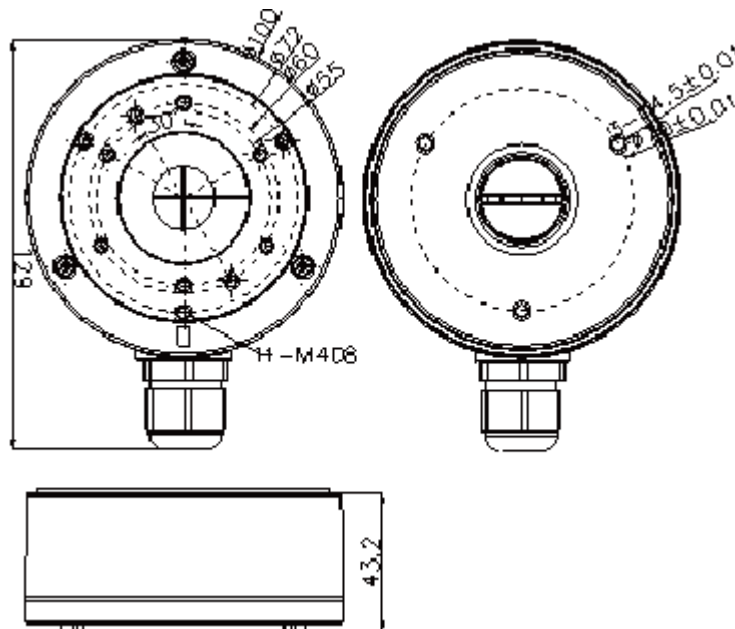

Junction Box

LTB345

Suitable for Mini Turret/Bullet Camera

Properties

Parameter	Junction Box for Mini Turret/Bullet Camera
Construction	Aluminum alloy
Dimension	Φ100 x 43.2 x 129mm(Φ3.9" x 1.7" x 5.1")
Weight	320g(0.7lbs)

Dimensions:

©2015 LT Security, Inc. All Rights Reserved. White papers, data sheets, quick start guides, and/or user manuals are for reference only and may or may not be entirely up to date or accurate based upon the version or models. Product names mentioned herein may be the unregistered and/or registered trademarks of their respective owners.