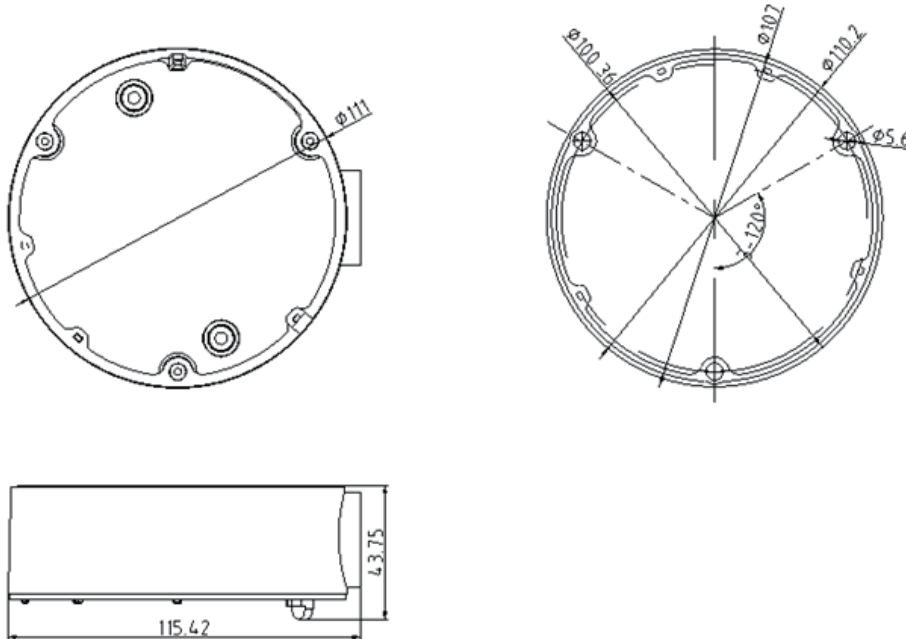

Junction Box for Dome Camera

LTB347B

Suitable for dome camera

Properties

ParameterC	Junction Box for Dome Camera CMIP74XX, CMHD74XX, CMHD73XX
Construction	Aluminum alloy
Dimension	Φ111×43.6mm(Φ4.4"×1.7")
Weight	150g(0.3lbs)

Dimensions:

©2016 LT Security, Inc. All Rights Reserved. White papers, data sheets, quick start guides, and/or user manuals are for reference only and may or may not be entirely up to date or accurate based upon the version or models. Product names mentioned herein may be the unregistered and/or registered trademarks of their respective owners.