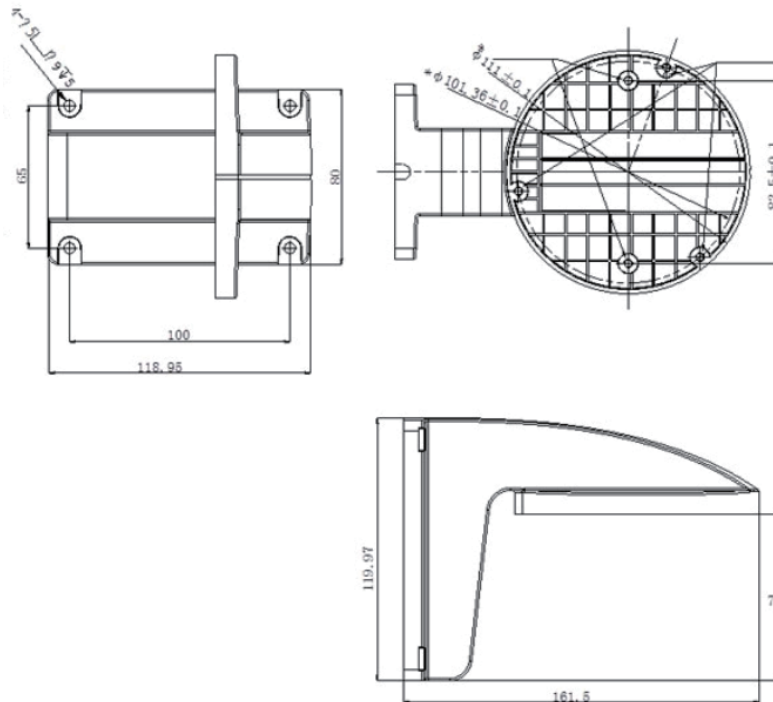

Indoor Wall Mount for Dome Camera LTB348B

Suitable for CMIP74XX/CMHD74XX dome camera

Properties

| | |
|--------------|---|
| Parameter | Indoor Wall Mount for CMIP74XX/CMHD74XX dome camera |
| Construction | ABS Plastic |
| Dimension | 118x80x182mm (4.6"x 3.1"x1.2") |
| Weight | 200g(0.4lbs) |

Dimensions:

©2016 LT Security, Inc. All Rights Reserved. White papers, data sheets, quick start guides, and/or user manuals are for reference only and may or may not be entirely up to date or accurate based upon the version or models. Product names mentioned herein may be the unregistered and/or registered trademarks of their respective owners.