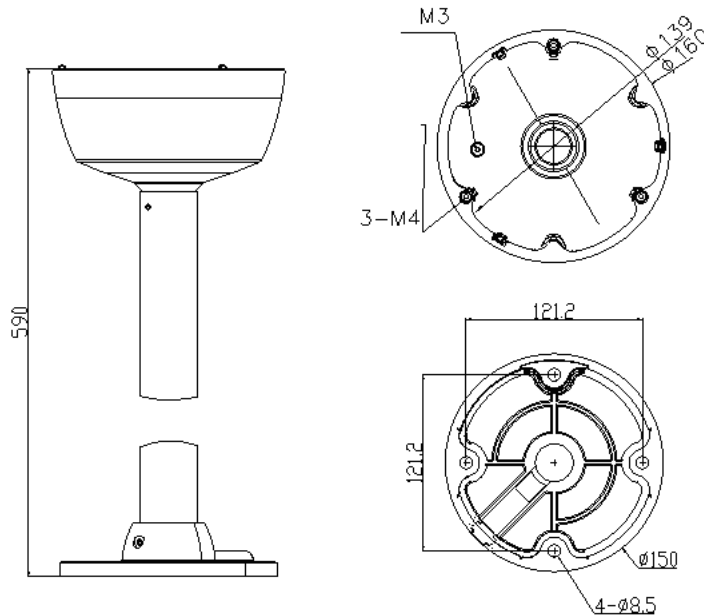

Pendant Mount Bracket

LTB394

Suitable for CMIP39XX CMIP33XX Dome Camera

Properties

Parameter	Pendant Mount Bracket for CMIP39XX CMIP33XX Dome Camera
Construction	Aluminum alloy
Dimension	Φ139×590mm(Φ5.5"×23.2")
Weight	2200g(4.8lbs)

Dimensions:

©2015 LT Security, Inc. All Rights Reserved. White papers, data sheets, quick start guides, and/or user manuals are for reference only and may or may not be entirely up to date or accurate based upon the version or models. Product names mentioned herein may be the unregistered and/or registered trademarks of their respective owners.