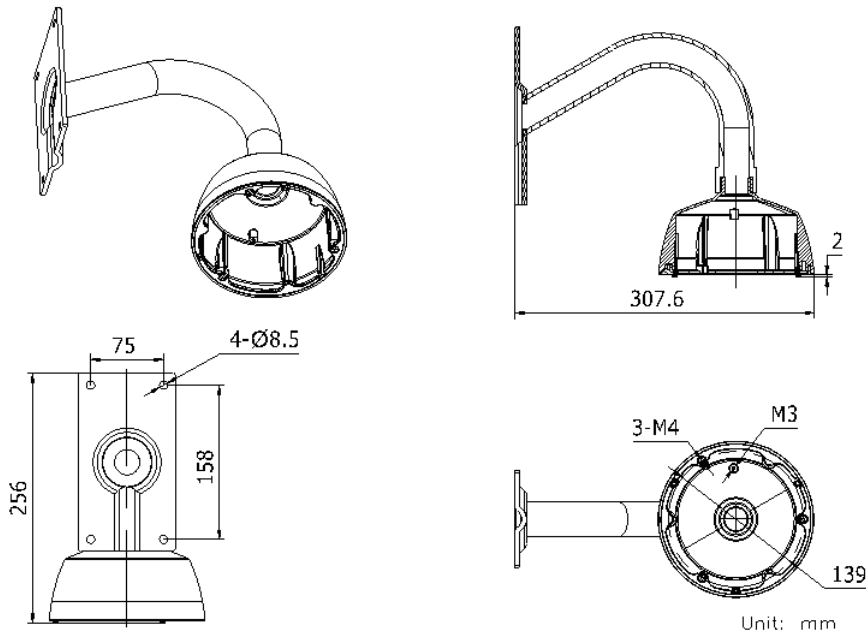

Wall Mount Bracket

LTB395

Suitable for CMIP39XX CMIP33XX Dome Camera

Properties

Parameter	Wall Mount Bracket for CMIP39XX CMIP33XX Dome Camera
Construction	Aluminum alloy
Dimension	139×256×307.6mm(5.5"×10.1"×12.1")
Weight	1600g(3.5lbs)

Dimensions:

©2015 LT Security, Inc. All Rights Reserved. White papers, data sheets, quick start guides, and/or user manuals are for reference only and may or may not be entirely up to date or accurate based upon the version or models. Product names mentioned herein may be the unregistered and/or registered trademarks of their respective owners.