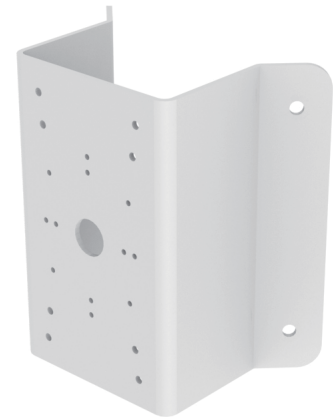

# Corner Mount Bracket

## LTB397

Suitable for Suitable for CMIP30/11/72/33/39xx Series Camera

### Properties

Parameter	Corner Mount Bracket for CMIP30/11/72/33/39xx Series Camera
Construction	Aluminum alloy
Dimension	176.8x194mm(7.0"x7.6")
Weight	1000g(2.2lbs)