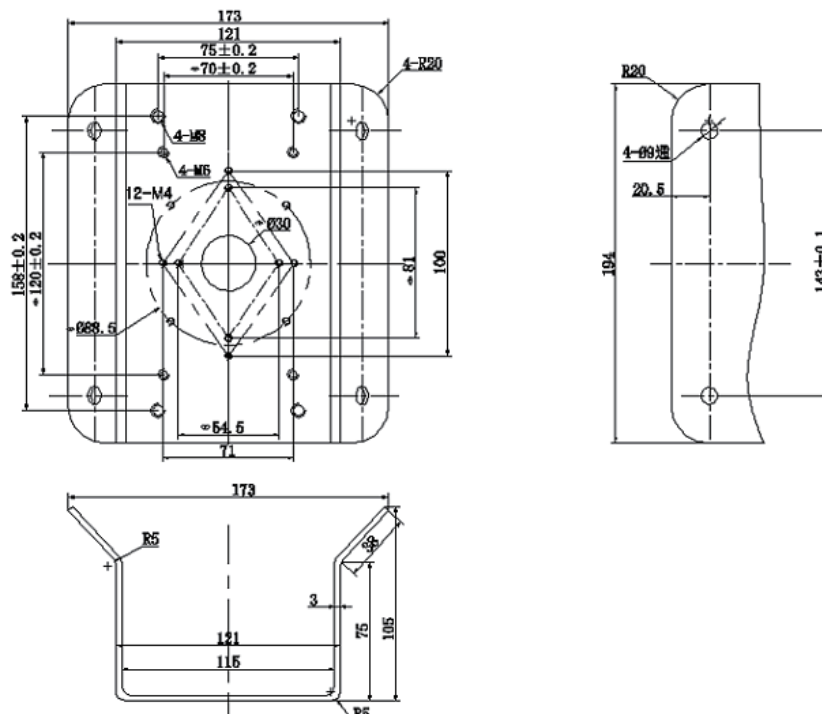

Dimensions:

©2016 LT Security, Inc. All Rights Reserved. White papers, data sheets, quick start guides, and/or user manuals are for reference only and may or may not be entirely up to date or accurate based upon the version or models. Product names mentioned herein may be the unregistered and/or registered trademarks of their respective owners.