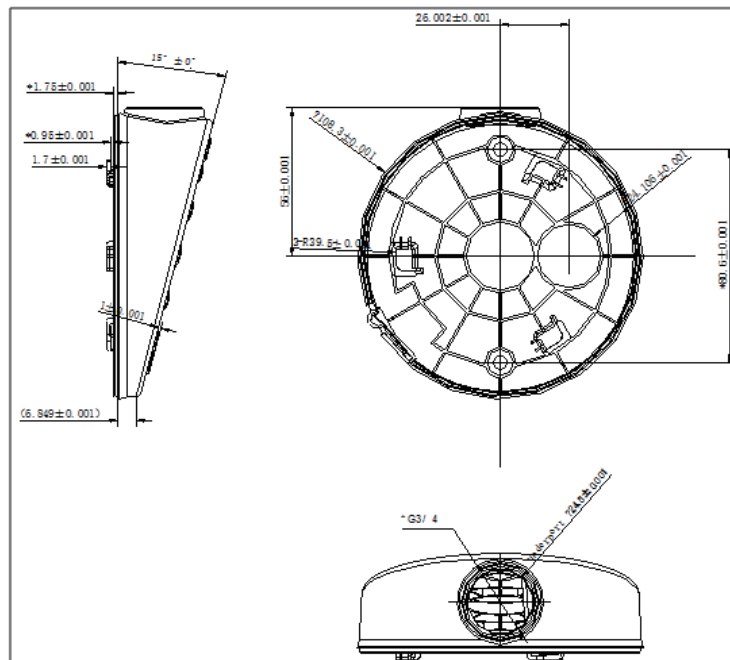

## LTB772

Suitable for fisheye camera

### Properties

Parameter	Inclined bracket for CMHD75xx
Construction	Plastic
Dimension	111.8×40.5×108.3mm(4.4" × 1.6" × 4.3")
Weight	45.8g (0.1lb.)

### Dimensions:

©2018 LT Security, Inc. All Rights Reserved. White papers, data sheets, quick start guides, and/or user manuals are for reference only and may or may not be entirely up to date or accurate based upon the version or models. Product names mentioned herein may be the unregistered and/or registered trademarks of their respective owners.