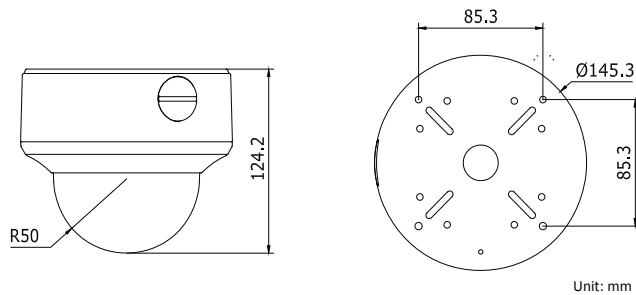

Dimensions:

Platinum HD-TVI Motorized Varifocal Dome Camera – EZ Zoom 2.1MP CMHD3423D-Z

CAMERA	
Image Sensor	1/2.7" CMOS
Signal System	NTSC/PAL
Effective Pixels	1930(H)*1088(V)
Min. Illumination	0.01 Lux, 0 Lux with IR
Shutter Speed	1/30(1/25) s to 1/50,000 s
Lens	Motorized Lens: 2.8-12mm Angle of View: 105.2° -32.8°
Day & Night	ICR
Synchronization	Internal
Video Frame Rate	1080p@30fps/1080p@25fps
HD Video Output	1 HD-TVI Output
S/N Ratio	More than 52dB
MENU	
Camera ID	On/off (0-255)
AGC	Support
D/N Mode	Color/ BW/ Smart
White Balance	Auto/ User/ Push/ 8000K/ 6000K/ 4200K/ 3200K/HOLD
Privacy Mask	On/ Off, maximum 2 zones
Motion Detection	On/ Off
BLC	Support
Anti-flicker	On/off
Language	English/ Chinese
Function	Digital noise reduction, Mirror
GENERAL	
Working Temperature /Humidity	-40 ° F - 140 ° F (-40° C - 60 ° C) Humidity 90% or less (non-condensing)
Power Supply	DC 12V, AC 24V
Power Consumption	Max. 5W
Weather Proof Ratings	IP66
IR Range	Up to 131ft(40m)
Dimension	5.7" ×4.9" (145.3×124.2mm)
Weight	2.0lb(880g)