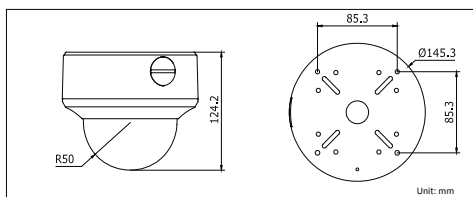

### Dimensions

CMHD3423DW	
<b>Camera</b>	
Image Sensor	1 / 3" Sensor
Signal System	NTSC / PAL(Euro Version)
Effective Pixels	1920(H)*1080(V)
Min. Illumination	0.014 Lux @ (AGC ON),0 Lux with IR
Shutter speed	NTSC: 1/30 s(PAL: 1/25 s) to 1/50,000 s
Lens	2.8-12mm Angle of view: 92° - 32°
Day & Night	ICR
Synchronization	Internal synchronization
Video Frame Rate	NTSC:1080p@30fps/ PAL: 1080p@25fps
Video Output	1 CVBS Output, 1 HD TVI Output
S / N Ratio	More than 52dB
<b>Menu</b>	
Scene	Indoor, Outdoor, Indoor1, LOW-LIGHT
Camera ID	On/off (15 characters, position programmable)
AGC	Support
D/N Mode	Color/BW/EXT
White Balance	ATW, AWC-SET, Indoor, Outdoor, Manual
Privacy Mask	On/Off, maximum 8 zones
Motion Detection	On/Off, maximum 4 zones
BLC	Support
Anti-flicker	On/off
Language	English, Japanese, CHN1, CHN2, Korean, German, French, Italian,Spanish, Polish, Russian, Portuguese, Dutch, Turkish, Hebrew and Arabic
Function	Eclipse, Digital noise reduction, Digital zoom(62x), Slow shutter, Mirror, Defog, Defect pixel correction, SMART D-ZOOM
<b>General</b>	
Working Temperature / Humidity	-4° F - 140° F (-20° C - 60° C) Humidity 90% or less (non-condensing)
Power Supply	12V DC, 24V AC
Power Consumption	Max. 6.5W
Weather Proof Ratings	IP66
IR Range	Up to 131ft(40m)
Impact Protection	IEC60068-2-75 test, Eh, 20J; EN50102, up to IK10.
Dimensions	φ 5.72" × 4.89" ( φ145.3 × 124.2 mm )
Weight	2.0lb(880g)