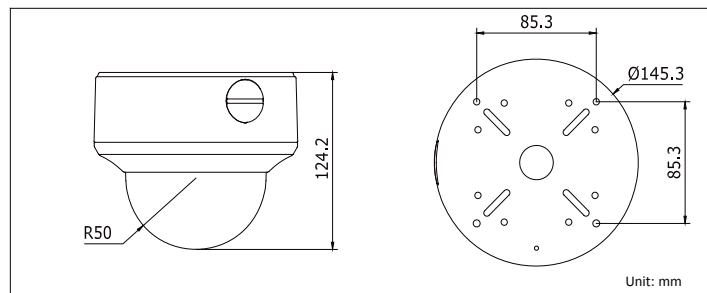

## Dimensions:

# HD-TVI Vandal Proof Dome Camera CMHD3423D

CAMERA	
Image Sensor	1/2.9" CMOS
Signal System	NTSC/PAL
Effective Pixels	1930(H)*1088(V)
Min. Illumination	0.1 Lux, 0 Lux with IR
Shutter Speed	1/30(1/25) s to 1/50,000 s
Lens	2.8 -12mm Varifocal Lens Angle of View: 105.2° -32.8°
Day & Night	ICR
Synchronization	Internal
Video Frame Rate	1080p@30fps/1080p@25fps
HD Video Output	1 HD-TVI Output
S/N Ratio	More than 52dB
MENU	
AGC	Support
D/N Mode	Color/ BW/ Smart
White Balance	ATW/MWB
Language	English
Function	Digital noise reduction, Mirror
GENERAL	
Working Temperature /Humidity	-40 ° F - 140 ° F (-40° C - 60 ° C) Humidity 90% or less (non-condensing)
Power Supply	DC 12V, AC 24V
Power Consumption	Max. 4W
Weather Proof Ratings	IP66
IR Range	Up to 131ft(40m)
Dimension	φ5.7" x4.9" (φ 145.3 x 124.2mm)
Weight	2.0lb(880g)