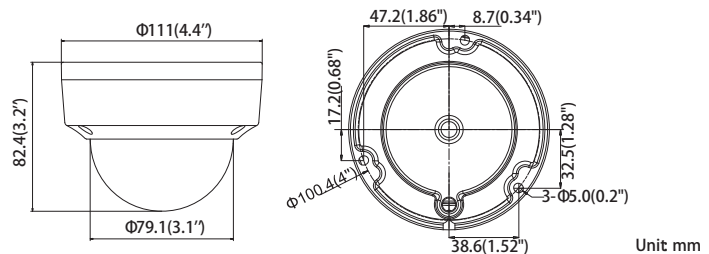

## Dimensions:

## CMHD7322WE-28

CAMERA	
Image Sensor	1/3"CMOS
Signal System	NTSC/PAL
Effective Pixels	1920(H)*1080(V)
Min. Illumination	0.005 Lux, 0 Lux with IR
Shutter Speed	1/30(1/25) s to 1/50,000 s
Lens	2.8mm Angle of View: 103°
Day & Night	ICR
Synchronization	Internal
Video Frame Rate	1080p@30fps/1080p@25fps
HD Video Output	1 HD-TVI Output
S/N Ratio	More than 62dB
MENU	
AGC	Support
D/N Mode	Auto/ Color/BW
White Balance	ATW/ Manual
Privacy Mask	ON/OFF, 4 Programmable privacy masks
Motion Detection	4 Programmable Motion areas
BLC	WDR/BLC/HLC/OFF
3D DNR	On
Language	English, Chinese
Functions	Brightness,Sharpness,Defective Pixel Correction,Mirror, Smart IR
GENERAL	
Working Temperature /Humidity	-40 ° F - 140 ° F (-40° C - 60 ° C) Humidity 90% or less (non-condensing)
Power Supply	DC 12V
Power Consumption	Max. 3.5W
Impact Protection	IK10
Weather Proof Ratings	IP67
IR Range	Up to 65ft(20m)
Dimension	4.4 " × 3.3" (111.0 × 82.5 mm)
Weight	0.8lb(350g)