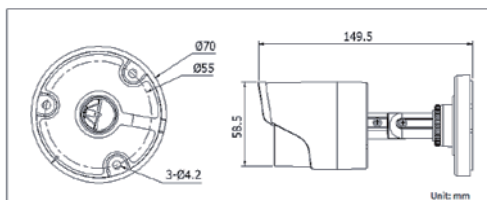

CMHR6222W

HD1080P HD-TVI Bullet Camera

Key features

- HD1080P Video Output
- Adopt HDTV Technology
- True Day/Night
- 120dB True WDR, 3D DNR, Smart IR
- 65ft(20m) IR distance
- OSD Menu via UTC technology with Platinum TVI DVR
- IP66 weatherproof

Dimensions

CMHR6222W	
Camera	
Image Sensor	1 / 3" Sensor
Signal System	NTSC/PAL(Euro Version)
Effective Pixels	1920(H)*1080(V)
Min. Illumination	0.01 Lux @ (F1.2,AGC ON),0 Lux with IR
Shutter Time	NTSC:1/30 s(PAL:1 / 25 s) to 1 / 50,000 s
Lens	3.6mm
	Angle of View: 80.9°
Day & Night	ICR
Synchronization	Internal synchronization
Video Frame Rate	NTSC:1080p@30fps / PAL:1080p@25fps
HD Video Output	1 Analog HD output
S / N Ratio	More than 52dB
Menu	
Scene	Indoor, Outdoor, Indoor1, LOW-LIGHT
Camera ID	On / off (15 characters, position programmable)
AGC	Support
D / N Mode	Color / BW / EXT
White Balance	ATW, AWC-SET, Indoor, Outdoor, Manual
Privacy Mask	On / Off, maximum 8 zones
Motion Detection	On / Off, maximum 4 zones
BLC	Support
Anti-flicker	On / off
Language	English, Japanese, CHN1, CHN2, Korean, German, French, Italian, Spanish, Polish, Russian, Portuguese, Dutch, Turkish, Hebrew and Arabic
Functions	Eclipse, Digital noise reduction, Digital zoom(62x), Slow shutter, Mirror, Defog, Defect pixel correction, SMART D-ZOOM
General	
Working Temperature / Humidity	-4 ° F - 140 ° F (-20 ° C - 60 ° C) Humidity 90% or less (non-condensing)
Power Supply	12V DC
Power Consumption	Max. 4W
Weather Proof Ratings	IP66
IR Range	Up to 65ft(20m)
Dimensions	φ 2.8" × 5.9" (φ 70×149.5 mm)
Weight	0.8 lb(360g)