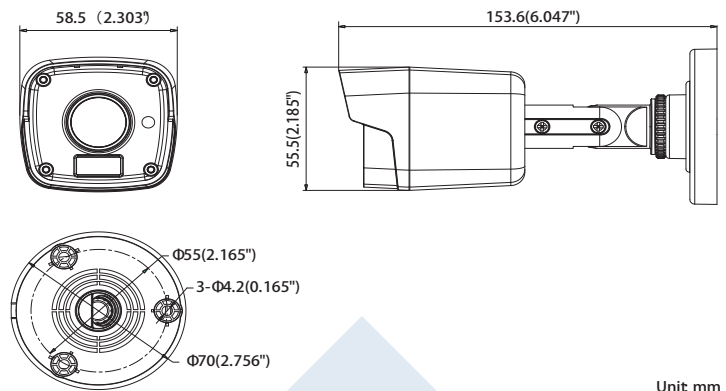

## Key Features:

- 2.1MP High Definition
- 1920x1080P@30fps
- 2.8mm Fixed Lens
- True 120dB WDR
- 2 Matrix IR up to 65ft(20m)
- DC 12V
- OSD Menu via UTC technology with Platinum TVI DVR
- IP66 weatherproof

## Dimensions:

# Platinum HD-TVI Bullet Camera 2.1MP CMHR6422W-28

CAMERA	
Image Sensor	1/2.7"CMOS
Signal System	NTSC/PAL
Effective Pixels	1928(H)*1088(V)
Min. Illumination	0.01 Lux, 0 Lux with IR
Shutter Speed	1/30(1/25) s to 1/50,000 s
Lens	2.8mm
Day & Night	ICR
Synchronization	Internal
Video Frame Rate	1080p@30fps/1080p@25fps
HD Video Output	1 HD-TVI Output
S/N Ratio	More than 62dB
MENU	
AGC	Support
D/N Mode	Color/ BW/ SMART
White Balance	ATW/ MWB
BLC	Support
Function	True WDR, DNR, Mirror, SMART IR
GENERAL	
Working Temperature	-40 ° F - 140 ° F (-40° C - 60 ° C)
/Humidity	Humidity 90% or less (non-condensing)
Power Supply	DC 12V
Power Consumption	Max. 5W
Weather Proof Ratings	IP66
IR Range	Up to 65ft(20m)
Dimension	2.3 " × 2.2" × 6.1" (58.5 × 55.5 × 153.6mm)
Weight	0.8lb(370g)