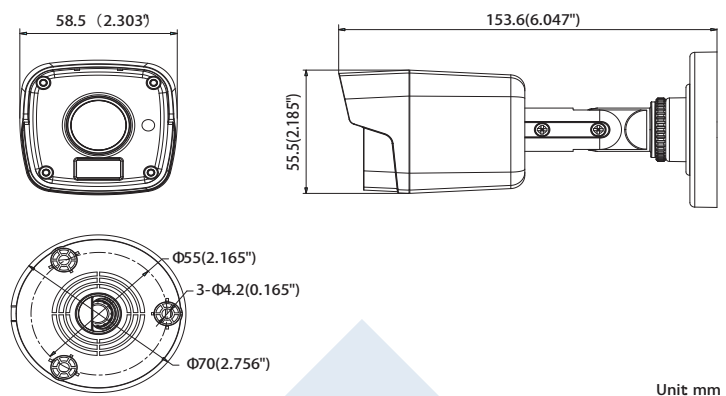

Platinum HD-TVI Bullet Camera 2.1MP CMHR6422W

Key Features:

- 2.1MP High Definition
- 1920x1080P@30fps
- 3.6mm Fixed Lens
- True 120dB WDR
- 2 Matrix IR up to 65ft(20m)
- DC 12V
- OSD Menu via UTC technology with Platinum TVI DVR
- IP66 weatherproof

Dimensions:

Platinum HD-TVI Bullet Camera 2.1MP CMHR6422W

CAMERA	
Image Sensor	1/2.7"CMOS
Signal System	NTSC/PAL
Effective Pixels	1928(H)*1088(V)
Min. Illumination	0.01 Lux, 0 Lux with IR
Shutter Speed	1/30(1/25) s to 1/50,000 s
Lens	3.6mm
Day & Night	ICR
Synchronization	Internal
Video Frame Rate	1080p@30fps/1080p@25fps
HD Video Output	1 HD-TVI Output
S/N Ratio	More than 62dB
MENU	
AGC	Support
D/N Mode	Color/ BW/ SMART
White Balance	ATW/ MWB
BLC	Support
Function	True WDR, DNR, Mirror, SMART IR
GENERAL	
Working Temperature /Humidity	-40 ° F - 140 ° F (-40° C - 60 ° C) Humidity 90% or less (non-condensing)
Power Supply	DC 12V
Power Consumption	Max. 5W
Weather Proof Ratings	IP66
IR Range	Up to 65ft(20m)
Dimension	2.3 " × 2.2" × 6.1" (58.5 × 55.5 × 153.6mm)
Weight	0.8lb(370g)