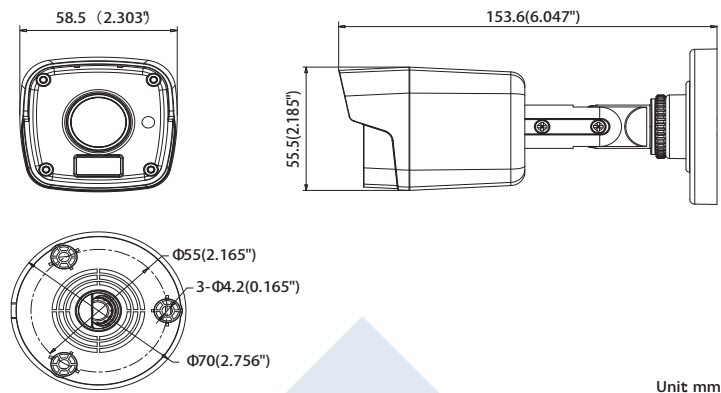

Platinum Bullet HD-TVI Camera 3.1MP CMHR64T2-28

Key Features:

- 3.1MP High Definition
- 2.8mm Fixed Lens
- 2 Matrix IR LED up to 65ft.(20m)
- DC 12V
- OSD menu via UTC technology with Platinum TVI DVR
- IP66 weatherproof
- Must be used with HD-TVI 3.0 DVRs

Dimensions:

Platinum Bullet HD-TVI Camera 3.1MP CMHR64T2-28

CAMERA	
Image Sensor	1/3"CMOS
Signal System	NTSC/PAL
Effective Pixels	2052(H)*1536(V)
Min. Illumination	0.01 Lux, 0 Lux with IR
Lens	2.8mm
Shutter Speed	1/30(1/25) s to 1/50,000 s
Day & Night	ICR
Synchronization	Internal
Video Frame Rate	1920x1536@18fps
HD Video Output	1 HD-TVI Output
S/N Ratio	More than 62dB
MENU	
AGC	Support
D/N Mode	Color/ BW/ SMART
White Balance	ATW/ MWB
BLC	Support
Function	DNR, Mirror, SMART IR
GENERAL	
Working Temperature /Humidity	-40 ° F - 140 ° F (-40° C - 60 ° C) Humidity 90% or less (non-condensing)
Power Supply	DC 12V
Power Consumption	Max. 5W
Weather Proof Ratings	IP66
IR Range	Up to 65ft(20m)
Dimension	2.3 " × 2.2" × 6.1" (58.5 × 55.5 × 153.6mm)
Weight	0.8lb(370g)