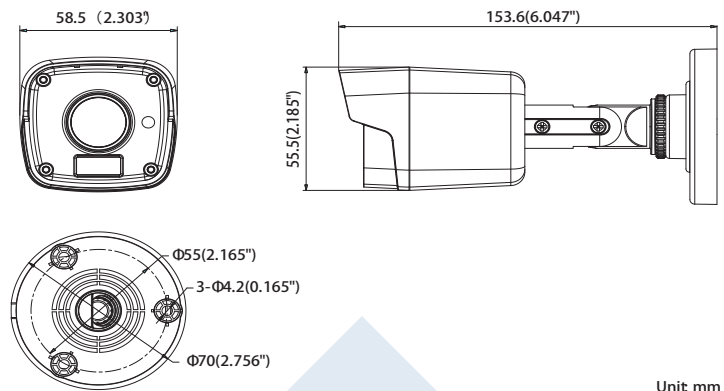

Platinum Bullet HD-TVI Camera 3.1MP CMHR64T2W-28

Key Features:

- 3.1MP High Definition
- 2.8mm Fixed Lens
- True WDR 120dB
- 2 Matrix IR LED up to 65ft.(20m)
- DC 12V
- OSD menu via UTC technology with Platinum TVI DVR
- IP66 weatherproof
- Must be used with HD-TVI 3.0 DVRs

Dimensions:

Platinum Bullet HD-TVI Camera 3.1MP CMHR64T2W-28

CAMERA	
Image Sensor	1/3"CMOS
Signal System	NTSC/PAL
Effective Pixels	2052(H)*1536(V)
Min. Illumination	0.01 Lux, 0 Lux with IR
Lens	2.8mm
Shutter Speed	1/30(1/25) s to 1/50,000 s
Day & Night	ICR
Synchronization	Internal
Video Frame Rate	1920x1536@18fps
HD Video Output	1 HD-TVI Output
S/N Ratio	More than 62dB
MENU	
AGC	Support
D/N Mode	Color/ BW/ SMART
White Balance	ATW/ MWB
BLC	Support
Function	True WDR, DNR, Mirror, SMART IR
GENERAL	
Working Temperature /Humidity	-40 ° F - 140 ° F (-40° C - 60 ° C) Humidity 90% or less (non-condensing)
Power Supply	DC 12V
Power Consumption	Max. 5W
Weather Proof Ratings	IP66
IR Range	Up to 65ft(20m)
Dimension	2.3 " × 2.2" × 6.1" (58.5 × 55.5 × 153.6mm)
Weight	0.8lb(370g)