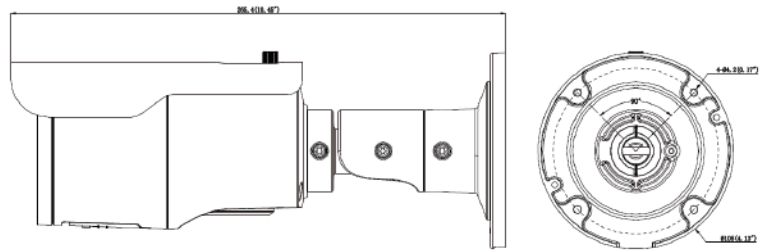

Dimensions:

Platinum HD-TVI Motorized Varifocal Bullet Camera – EZ Zoom 2.1MP CMHR6823D-Z

CAMERA	
Image Sensor	1/2.7" CMOS
Signal System	NTSC/PAL
Effective Pixels	1930(H)*1088(V)
Min. Illumination	0.01 Lux, 0 Lux with IR
Shutter Speed	1/30(1/25) s to 1/50,000 s
Lens	Motorized Lens: 2.8-12mm Angle of View: 105.2° -32.8°
Day & Night	ICR
Synchronization	Internal
Video Frame Rate	1080p@30fps/1080p@25fps
HD Video Output	1 HD-TVI Output
S/N Ratio	More than 52dB
MENU	
Camera ID	On/off (0-255)
AGC	Support
D/N Mode	Color/ BW/Auto/ EXT
White Balance	Auto/ User/ Push/ 8000K/ 6000K/ 4200K/ 3200K/HOLD
Privacy Mask	On/ Off, maximum 2 zones
Motion Detection	On/ Off
BLC	Support
Anti-flicker	On/off
Language	English/ Chinese
Function	Mirror
GENERAL	
Working Temperature /Humidity	-40 ° F - 140 ° F (-40° C - 60 ° C) Humidity 90% or less (non-condensing)
Power Supply	DC 12V, AC 24V
Power Consumption	Max. 5W
Weather Proof Ratings	IP66
IR Range	Up to 131ft(40m)
Dimension	4.1" × 10.5" (105.0×265.4mm)
Weight	2.0lb(900g)