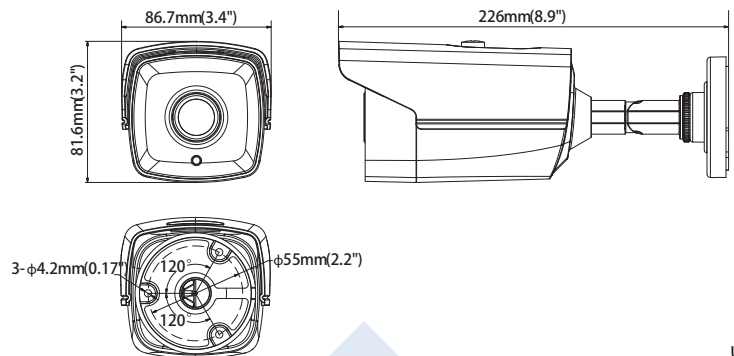

Platinum HD-TVI Bullet Camera 2.1MP CMHR9222W-28

Key Features:

- 2.1MP High Definition
- 1920x1080P@30fps
- 2.8mm Fixed Lens
- True 120dB WDR
- 2 Matrix IR up to 131ft(40m)
- DC 12V
- OSD Menu via UTC technology with Platinum TVI DVR
- IP66 weatherproof

Dimensions:

Unit mm

Platinum HD-TVI Bullet Camera 2.1MP CMHR9222W-28

CAMERA	
Image Sensor	1/2.7"CMOS
Signal System	NTSC/PAL
Effective Pixels	1928(H)*1088(V)
Min. Illumination	0.01 Lux, 0 Lux with IR
Shutter Speed	1/30(1/25) s to 1/50,000 s
Lens	2.8mm
Day & Night	ICR
Synchronization	Internal
Video Frame Rate	1080p@30fps/1080p@25fps
HD Video Output	1 HD-TVI Output
S/N Ratio	More than 62dB
MENU	
AGC	Support
D/N Mode	Color/ BW/ SMART
White Balance	ATW/ MWB
BLC	Support
Function	True WDR, DNR, Mirror, SMART IR
GENERAL	
Working Temperature	-40 ° F - 140 ° F (-40° C - 60 ° C)
/Humidity	Humidity 90% or less (non-condensing)
Power Supply	DC 12V
Power Consumption	Max. 5W
Weather Proof Ratings	IP66
IR Range	Up to 131ft(40m)
Dimension	3.4 "×3.2" ×8.7"(86.7×81.6 × 226.0mm)
Weight	1.5lb(680g)