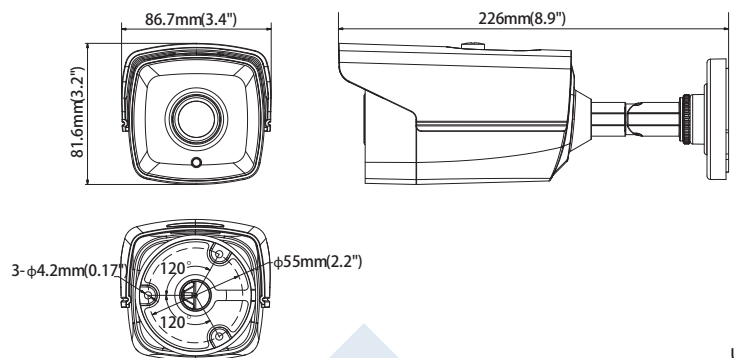

## Key Features:

- 2.1MP High Definition
- 1920x1080P@30fps
- 3.6mm Fixed Lens
- True 120dB WDR
- 2 Matrix IR up to 131ft(40m)
- DC 12V
- OSD Menu via UTC technology with Platinum TVI DVR
- IP66 weatherproof

## Dimensions:

Unit mm

# Platinum HD-TVI Bullet Camera 2.1MP CMHR9222W

CAMERA	
Image Sensor	1/2.7"CMOS
Signal System	NTSC/PAL
Effective Pixels	1928(H)*1088(V)
Min. Illumination	0.01 Lux, 0 Lux with IR
Shutter Speed	1/30(1/25) s to 1/50,000 s
Lens	3.6mm
Day & Night	ICR
Synchronization	Internal
Video Frame Rate	1080p@30fps/1080p@25fps
HD Video Output	1 HD-TVI Output
S/N Ratio	More than 62dB
MENU	
AGC	Support
D/N Mode	Color/ BW/ SMART
White Balance	ATW/ MWB
BLC	Support
Function	True WDR, DNR, Mirror, SMART IR
GENERAL	
Working Temperature /Humidity	-40 ° F - 140 ° F (-40° C - 60 ° C) Humidity 90% or less (non-condensing)
Power Supply	DC 12V
Power Consumption	Max. 5W
Weather Proof Ratings	IP66
IR Range	Up to 131ft(40m)
Dimension	3.4 "×3.2" ×8.7"(86.7×81.6 × 226.0mm)
Weight	1.5lb(680g)