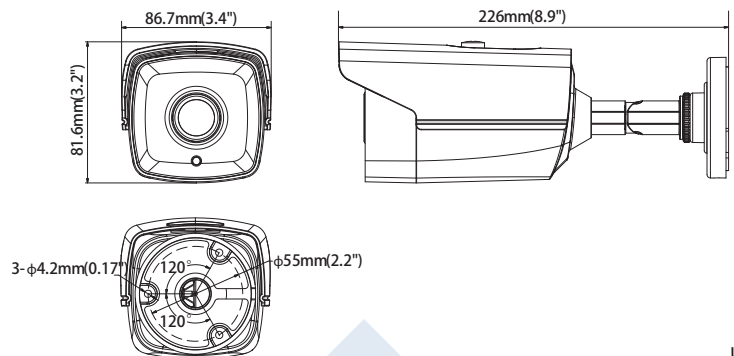

Platinum HD-TVI Bullet Camera 5MP CMHR9252-28

Key Features:

- 5MP Ultra Low Light
- 2560x1944@20fps
- 2.8mm Fixed Lens
- 0.008 Lux @ F1.2
- 2 Matrix IR up to 131ft(40m)
- DC 12V
- OSD Menu via UTC technology with Platinum TVI DVR
- IP67

Dimensions:

Unit mm

Platinum HD-TVI Bullet Camera 5MP CMHR9252-28

CAMERA	
Image Sensor	1/2.7"CMOS
Signal System	NTSC/PAL
Effective Pixels	2560(H)*1944(V)
Min. Illumination	0.008 Lux, 0 Lux with IR
Shutter Speed	1/30(1/25) s to 1/50,000 s
Lens	2.8mm Angle of View: 91°
Day & Night	ICR
Synchronization	Internal
Video Frame Rate	2560 x 1944@20fps
HD Video Output	1 HD-TVI Output
S/N Ratio	More than 62dB
MENU	
AGC	Support
D/N Mode	Auto/ Color/BW
White Balance	ATW/ NWB
BLC	Support
3D DNR	Support
Language	English, Chinese
Functions	Brightness,Sharpness,Digital noise reduction,Mirror,Smart IR
GENERAL	
Working Temperature /Humidity	-40 ° F - 140 ° F (-40° C - 60 ° C) Humidity 90% or less (non-condensing)
Power Supply	DC 12V
Power Consumption	Max. 3.5W
Weather Proof Ratings	IP67
IR Range	Up to 131ft(40m)
Dimension	3.4 "×3.2" ×8.7"(86.7×81.6 × 226.0mm)
Weight	1.5lb(680g)