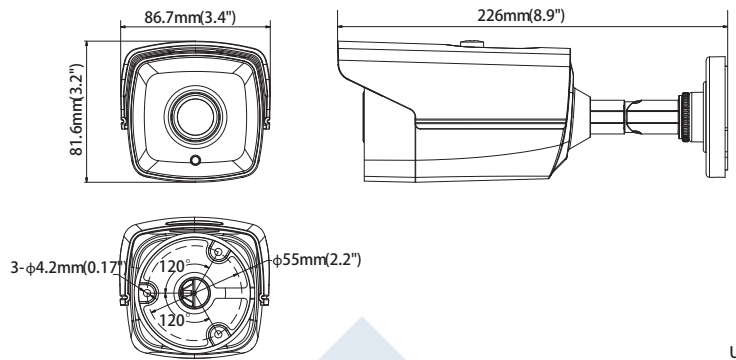

# Platinum Bullet HD-TVI Camera 3.1MP CMHR92T2-28

## Key Features:

- 3.1MP High Definition
- 2.8mm Fixed Lens
- 2 Matrix IR LED up to 131ft.(40m)
- DC 12V
- OSD menu via UTC technology with Platinum TVI DVR
- IP66 weatherproof
- Must be used with HD-TVI 3.0 DVRs

## Dimensions:

Unit mm

# Platinum Bullet HD-TVI Camera 3.1MP CMHR92T2-28

CAMERA	
Image Sensor	1/3"CMOS
Signal System	NTSC/PAL
Effective Pixels	2052(H)*1536(V)
Min. Illumination	0.01 Lux, 0 Lux with IR
Shutter Speed	1/30(1/25) s to 1/50,000 s
Lens	2.8mm
Day & Night	ICR
Synchronization	Internal
Video Frame Rate	1920x1536@18fps
HD Video Output	1 HD-TVI Output
S/N Ratio	More than 62dB
MENU	
AGC	Support
D/N Mode	Color/ BW/ SMART
White Balance	ATW/ MWB
BLC	Support
Function	DNR, Mirror, SMART IR
GENERAL	
Working Temperature	-40 ° F - 140 ° F (-40° C - 60 ° C)
/Humidity	Humidity 90% or less (non-condensing)
Power Supply	DC 12V
Power Consumption	Max. 5W
Weather Proof Ratings	IP66
IR Range	Up to 131ft(40m)
Dimension	3.4 " × 3.2" × 8.7" (86.7 × 81.6 × 226.0mm)
Weight	1.5lb(680g)