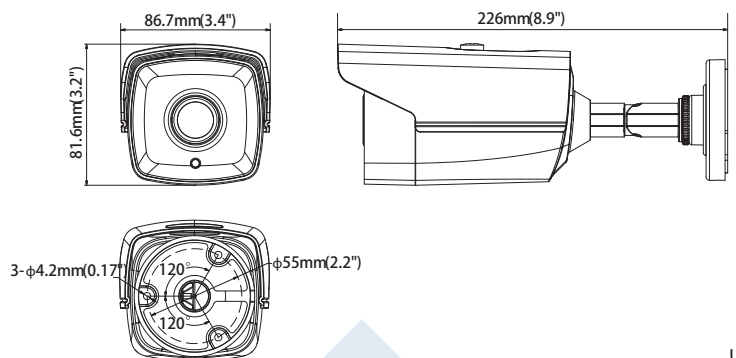

Platinum Bullet HD-TVI Camera 3.1MP CMHR92T2-6

Key Features:

- 3.1MP High Definition
- 6mm Fixed Lens
- 2 Matrix IR LED up to 131ft.(40m)
- DC 12V
- OSD menu via UTC technology with Platinum TVI DVR
- IP66 weatherproof
- Must be used with HD-TVI 3.0 DVRs

Dimensions:

Unit mm

Platinum Bullet HD-TVI Camera 3.1MP CMHR92T2-6

CAMERA	
Image Sensor	1/3"CMOS
Signal System	NTSC/PAL
Effective Pixels	2052(H)*1536(V)
Min. Illumination	0.01 Lux, 0 Lux with IR
Shutter Speed	1/30(1/25) s to 1/50,000 s
Lens	6mm
Day & Night	ICR
Synchronization	Internal
Video Frame Rate	1920x1536@18fps
HD Video Output	1 HD-TVI Output
S/N Ratio	More than 62dB
MENU	
AGC	Support
D/N Mode	Color/ BW/ SMART
White Balance	ATW/ MWB
BLC	Support
Function	DNR, Mirror, SMART IR
GENERAL	
Working Temperature	-40 ° F - 140 ° F (-40 ° C - 60 ° C)
/Humidity	Humidity 90% or less (non-condensing)
Power Supply	DC 12V
Power Consumption	Max. 5W
Weather Proof Ratings	IP66
IR Range	Up to 131ft(40m)
Dimension	3.4 " × 3.2 " × 8.7" (86.7 × 81.6 × 226.0mm)
Weight	1.5lb(680g)