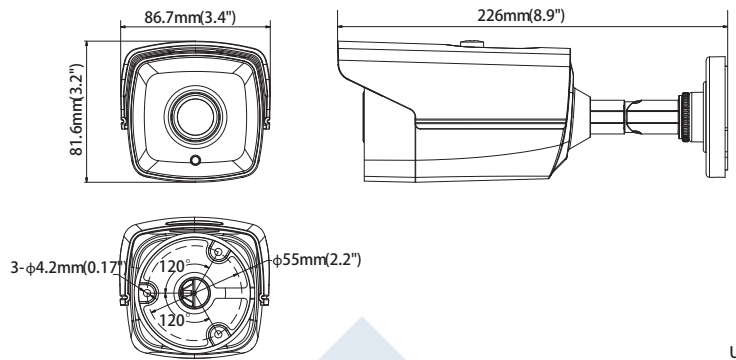

Platinum Bullet HD-TVI Camera 3.1MP CMHR92T2W-28

Key Features:

- 3.1MP High Definition
- 2.8mm Fixed Lens
- True WDR 120dB
- 2 Matrix IR LED up to 131ft.(40m)
- DC 12V
- OSD menu via UTC technology with Platinum TVI DVR
- IP66 weatherproof
- Must be used with HD-TVI 3.0 DVRs

Dimensions:

Unit mm

Platinum Bullet HD-TVI Camera 3.1MP CMHR92T2W-28

CAMERA	
Image Sensor	1/3"CMOS
Signal System	NTSC/PAL
Effective Pixels	2052(H)*1536(V)
Min. Illumination	0.01 Lux, 0 Lux with IR
Shutter Speed	1/30(1/25) s to 1/50,000 s
Lens	2.8mm
Day & Night	ICR
Synchronization	Internal
Video Frame Rate	1920x1536@18fps
HD Video Output	1 HD-TVI Output
S/N Ratio	More than 62dB
MENU	
AGC	Support
D/N Mode	Color/ BW/ SMART
White Balance	ATW/ MWB
BLC	Support
Function	True WDR, DNR, Mirror, SMART IR
GENERAL	
Working Temperature	-40 ° F - 140 ° F (-40 ° C - 60 ° C)
/Humidity	Humidity 90% or less (non-condensing)
Power Supply	DC 12V
Power Consumption	Max. 5W
Weather Proof Ratings	IP66
IR Range	Up to 131ft(40m)
Dimension	3.4 " × 3.2 " × 8.7" (86.7 × 81.6 × 226.0mm)
Weight	1.5lb(680g)