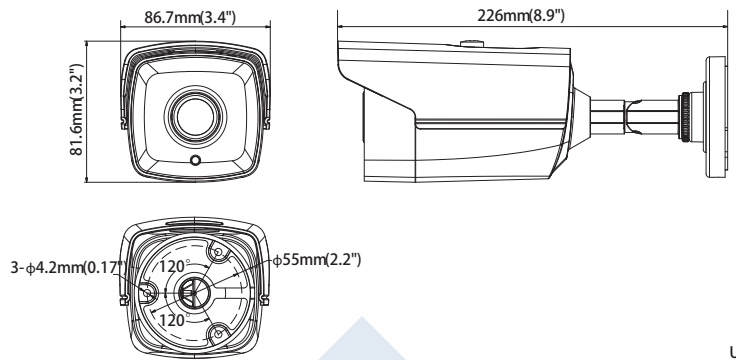

# Platinum Bullet HD-TVI Camera 3.1MP CMHR92T2W-6

## Key Features:

- 3.1MP High Definition
- 6mm Fixed Lens
- True WDR 120dB
- 2 Matrix IR LED up to 131ft.(40m)
- DC 12V
- OSD menu via UTC technology with Platinum TVI DVR
- IP66 weatherproof
- Must be used with HD-TVI 3.0 DVRs

## Dimensions:

Unit mm

# Platinum Bullet HD-TVI Camera 3.1MP CMHR92T2W-6

CAMERA	
Image Sensor	1/3"CMOS
Signal System	NTSC/PAL
Effective Pixels	2052(H)*1536(V)
Min. Illumination	0.01 Lux, 0 Lux with IR
Shutter Speed	1/30(1/25) s to 1/50,000 s
Lens	6mm
Day & Night	ICR
Synchronization	Internal
Video Frame Rate	1920x1536@18fps
HD Video Output	1 HD-TVI Output
S/N Ratio	More than 62dB
MENU	
AGC	Support
D/N Mode	Color/ BW/ SMART
White Balance	ATW/ MWB
BLC	Support
Function	True WDR, DNR, Mirror, SMART IR
GENERAL	
Working Temperature	-40 ° F - 140 ° F (-40° C - 60 ° C)
/Humidity	Humidity 90% or less (non-condensing)
Power Supply	DC 12V
Power Consumption	Max. 5W
Weather Proof Ratings	IP66
IR Range	Up to 131ft(40m)
Dimension	3.4 " × 3.2" × 8.7" (86.7 × 81.6 × 226.0mm)
Weight	1.5lb(680g)