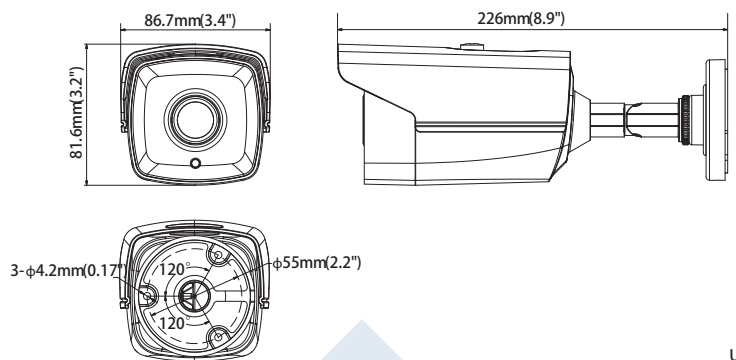

Platinum Bullet HD-TVI Camera 3.1MP CMHR92T2W

Key Features:

- 3.1MP High Definition
- 3.6mm Fixed Lens
- True WDR 120dB
- 2 Matrix IR LED up to 131ft.(40m)
- DC 12V
- OSD menu via UTC technology with Platinum TVI DVR
- IP66 weatherproof
- Must be used with HD-TVI 3.0 DVRs

Dimensions:

Unit mm

Platinum Bullet HD-TVI Camera 3.1MP CMHR92T2W

CAMERA	
Image Sensor	1/3"CMOS
Signal System	NTSC/PAL
Effective Pixels	2052(H)*1536(V)
Min. Illumination	0.01 Lux, 0 Lux with IR
Shutter Speed	1/30(1/25) s to 1/50,000 s
Lens	3.6mm
Day & Night	ICR
Synchronization	Internal
Video Frame Rate	1920x1536@18fps
HD Video Output	1 HD-TVI Output
S/N Ratio	More than 62dB
MENU	
AGC	Support
D/N Mode	Color/ BW/ SMART
White Balance	ATW/ MWB
BLC	Support
Function	True WDR, DNR, Mirror, SMART IR
GENERAL	
Working Temperature	-40 ° F - 140 ° F (-40° C - 60 ° C)
/Humidity	Humidity 90% or less (non-condensing)
Power Supply	DC 12V
Power Consumption	Max. 5W
Weather Proof Ratings	IP66
IR Range	Up to 131ft(40m)
Dimension	3.4 " × 3.2" × 8.7" (86.7 × 81.6 × 226.0mm)
Weight	1.5lb(680g)