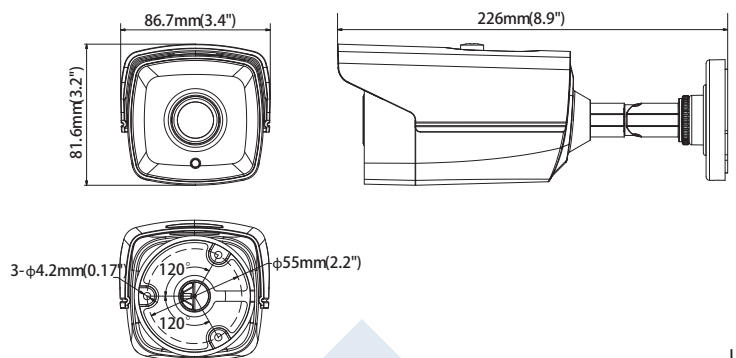

# Platinum Bullet HD-TVI Camera 3.1MP CMHR92T2

## Key Features:

- 3.1MP High Definition
- 3.6mm Fixed Lens
- 2 Matrix IR LED up to 131ft.(40m)
- DC 12V
- OSD menu via UTC technology with Platinum TVI DVR
- IP66 weatherproof
- Must be used with HD-TVI 3.0 DVRs

## Dimensions:

Unit mm

# Platinum Bullet HD-TVI Camera 3.1MP CMHR92T2

CAMERA	
Image Sensor	1/3"CMOS
Signal System	NTSC/PAL
Effective Pixels	2052(H)*1536(V)
Min. Illumination	0.01 Lux, 0 Lux with IR
Shutter Speed	1/30(1/25) s to 1/50,000 s
Lens	3.6mm
Day & Night	ICR
Synchronization	Internal
Video Frame Rate	1920x1536@18fps
HD Video Output	1 HD-TVI Output
S/N Ratio	More than 62dB
MENU	
AGC	Support
D/N Mode	Color/ BW/ SMART
White Balance	ATW/ MWB
BLC	Support
Function	DNR, Mirror, SMART IR
GENERAL	
Working Temperature	-40 ° F - 140 ° F (-40° C - 60 ° C)
/Humidity	Humidity 90% or less (non-condensing)
Power Supply	DC 12V
Power Consumption	Max. 5W
Weather Proof Ratings	IP66
IR Range	Up to 131ft(40m)
Dimension	3.4 " × 3.2" × 8.7" (86.7 × 81.6 × 226.0mm)
Weight	1.5lb(680g)