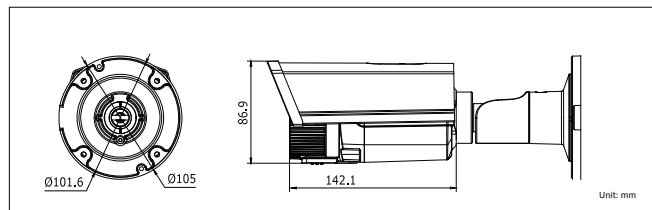

## Dimensions:

# HD-TVI Bullet Camera CMHR9323DB

CAMERA	
Image Sensor	1/2.9" CMOS
Signal System	NTSC/PAL
Effective Pixels	1930(H)*1088(V)
Min. Illumination	0.01 Lux, 0 Lux with IR
Shutter Speed	1/30(1/25) s to 1/50,000 s
Lens	2.8-12mm
	Angle of View: 105.2° - 32.8°
Day & Night	ICR
Synchronization	Internal
Video Frame Rate	1080p@30fps/1080p@25fps
HD Video Output	1 HD-TVI Output
S/N Ratio	More than 52dB
MENU	
AGC	Support
D/N Mode	Color/ BW/ Smart
White Balance	ATW/MWB
Language	English
Function	Digital noise reduction, Mirror
GENERAL	
Working Temperature /Humidity	-40° F - 140° F (-40° C - 60° C)
	Humidity 90% or less (non-condensing)
Power Supply	DC 12V, AC 24V
Power Consumption	Max. 6W
Weather Proof Ratings	IP66
IR Range	Up to 165ft(50m)
Dimension	4.1" x 3.4" x 11.9" (105.0× 86.9 × 302.3 mm)
Weight	3.3lb(1500g)