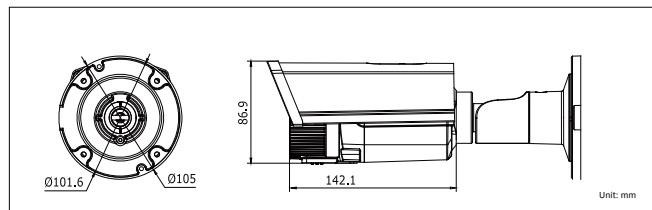

HD-TVI Bullet Camera CMHR9323D

Key Features:

- HD 1080P Video Output
- Adopt HDTV Technology
- True Day/Night
- Smart IR
- 165ft(50m) IR distance
- OSD Menu via UTC technology with Platinum TVI DVR
- IP66 weatherproof

Dimensions:

HD-TVI Bullet Camera CMHR9323D

CAMERA	
Image Sensor	1/2.9" CMOS
Signal System	NTSC/PAL
Effective Pixels	1930(H)*1088(V)
Min. Illumination	0.01 Lux, 0 Lux with IR
Shutter Speed	1/30(1/25) s to 1/50,000 s
Lens	2.8-12mm
	Angle of View: 105.2° - 32.8°
Day & Night	ICR
Synchronization	Internal
Video Frame Rate	1080p@30fps/1080p@25fps
HD Video Output	1 HD-TVI Output
S/N Ratio	More than 52dB
MENU	
AGC	Support
D/N Mode	Color/ BW/ Smart
White Balance	ATW/MWB
Language	English
Function	Digital noise reduction, Mirror
GENERAL	
Working Temperature /Humidity	-40 ° F - 140 ° F (-40° C - 60 ° C)
	Humidity 90% or less (non-condensing)
Power Supply	DC 12V, AC 24V
Power Consumption	Max. 6W
Weather Proof Ratings	IP66
IR Range	Up to 165ft(50m)
Dimension	4.1" x 3.4" x 11.9" (105.0× 86.9 × 302.3 mm)
Weight	3.3lb(1500g)