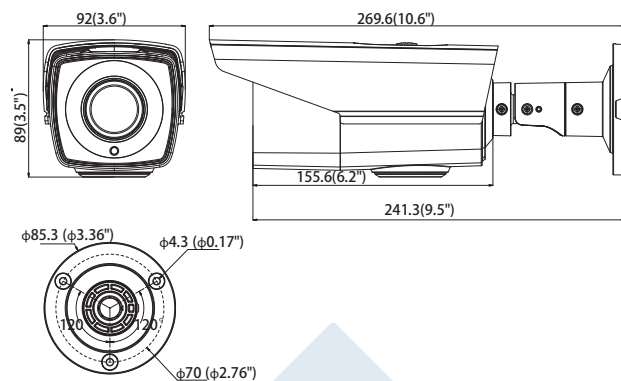

Platinum HD-TVI Motorized Bullet Camera 2.1MP CMHR9623DW-Z

Key Features:

- 2.1MP High Definition
- 1920x1080P@30fps
- 2.8-12mm Motorized Varifocal Lens
- True 120dB WDR
- 6 Matrix IR up to 131ft(40m)
- DC 12V, AC 24V
- OSD Menu via UTC technology with Platinum TVI DVR
- IP66 weatherproof

Dimensions:

Unit mm

1080P

Platinum HD-TVI Motorized Bullet Camera 2.1MP CMHR9623DW-Z

CAMERA	
Image Sensor	1/2.7"CMOS
Signal System	NTSC/PAL
Effective Pixels	1928(H)*1088(V)
Min. Illumination	0.01 Lux, 0 Lux with IR
Shutter Speed	1/30(1/25) s to 1/50,000 s
Lens	2.8-12mm Motorized Varifocal Lens
Day & Night	ICR
Synchronization	Internal
Video Frame Rate	1080p@30fps/1080p@25fps
HD Video Output	1 HD-TVI Output
S/N Ratio	More than 62dB
MENU	
AGC	Support
D/N Mode	Color/ BW/ SMART
White Balance	ATW/ MWB
BLC	Support
Function	True WDR, DNR, Mirror, SMART IR
GENERAL	
Working Temperature	-40 ° F - 140 ° F (-40° C - 60 ° C)
/Humidity	Humidity 90% or less (non-condensing)
Power Supply	DC 12V, AC 24V
Power Consumption	Max. 9W
Weather Proof Ratings	IP66
IR Range	Up to 131ft(40m)
Dimension	3.6 " × 3.5" × 10.6 " (92.0×89.0×269.6mm)
Weight	2.0lb(900g)