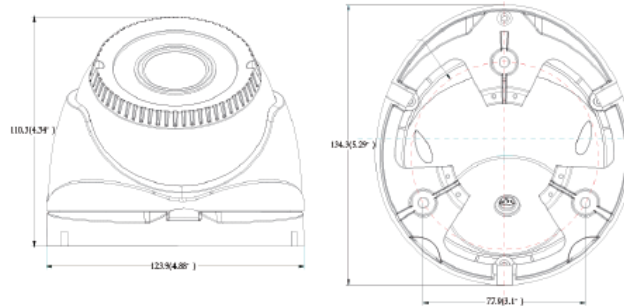

Dimensions:

Platinum HD-TVI Motorized Varifocal Turret Camera – EZ Zoom 2.1MP CMHT1023-Z

CAMERA	
Image Sensor	1/2.7" CMOS
Signal System	NTSC/PAL
Effective Pixels	1930(H)*1088(V)
Min. Illumination	0.01 Lux, 0 Lux with IR
Shutter Speed	1/30(1/25) s to 1/50,000 s
Lens	Motorized Lens: 2.8-12mm Angle of View: 105.2° -32.8°
Day & Night	ICR
Synchronization	Internal
Video Frame Rate	1080p@30fps/1080p@25fps
HD Video Output	1 HD-TVI Output
S/N Ratio	More than 52dB
MENU	
Camera ID	On/off (0-255)
AGC	Support
D/N Mode	Color/ BW/Auto/ EXT
White Balance	Auto/ User/ Push/ 8000K/ 6000K/ 4200K/ 3200K/HOLD
Privacy Mask	On/ Off, maximum 2 zones
Motion Detection	On/ Off
BLC	Support
Anti-flicker	On/off
Language	English/ Chinese
Function	Mirror
GENERAL	
Working Temperature /Humidity	-40 ° F - 140 ° F (-40° C - 60 ° C) Humidity 90% or less (non-condensing)
Power Supply	DC 12V
Power Consumption	Max. 5W
Weather Proof Ratings	IP66
IR Range	Up to 131ft(40m)
Dimension	4.9" ×4.3" (123.9×110.3mm)
Weight	0.8lb(410g)