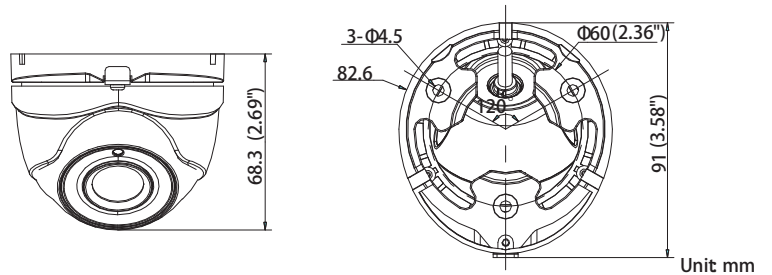

Platinum HD-TVI Turret Camera 2.1MP CMHT1322W-28

Key Features:

- 2.1MP High Definition
- 1920x1080P@30fps
- 2.8mm Fixed Lens
- True 120dB WDR
- 2 Matrix IR up to 65ft(20m)
- DC 12V
- OSD Menu via UTC technology with Platinum TVI DVR
- IP66 weatherproof

Dimensions:

Platinum HD-TVI Turret Camera 2.1MP CMHT1322W-28

CAMERA	
Image Sensor	1/2.7"CMOS
Signal System	NTSC/PAL
Effective Pixels	1928(H)*1088(V)
Min. Illumination	0.01 Lux, 0 Lux with IR
Shutter Speed	1/30(1/25) s to 1/50,000 s
Lens	2.8mm
Day & Night	ICR
Synchronization	Internal
Video Frame Rate	1080p@30fps/1080p@25fps
HD Video Output	1 HD-TVI Output
S/N Ratio	More than 62dB
MENU	
AGC	Support
D/N Mode	Color/ BW/ SMART
White Balance	ATW/ MWB
BLC	Support
Function	True WDR, DNR, Mirror, SMART IR
GENERAL	
Working Temperature	-40 ° F - 140 ° F (-40° C - 60 ° C)
/Humidity	Humidity 90% or less (non-condensing)
Power Supply	DC 12V
Power Consumption	Max. 5W
Weather Proof Ratings	IP66
IR Range	Up to 65ft(20m)
Dimension	3.6 " × 3.3" × 2.7" (91.0 × 82.6 × 68.3mm)
Weight	0.8lb(350g)