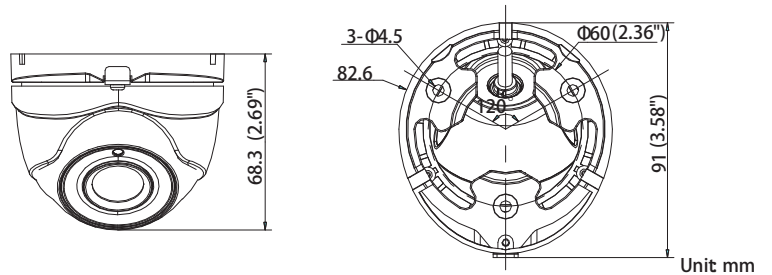

## Key Features:

- 2.1MP High Definition
- 1920x1080P@30fps
- 3.6mm Fixed Lens
- True 120dB WDR
- 2 Matrix IR up to 65ft(20m)
- DC 12V
- OSD Menu via UTC technology with Platinum TVI DVR
- IP66 weatherproof

## Dimensions: