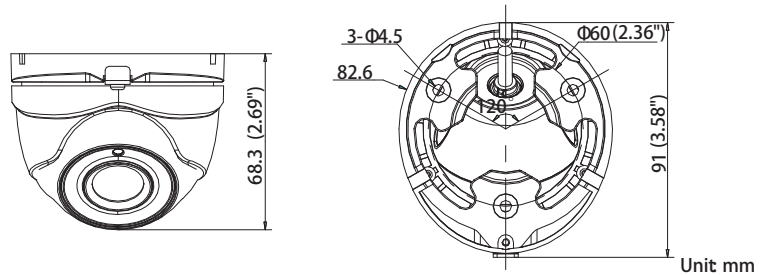

Platinum Turret HD-TVI Camera 3.1MP CMHT13T2-28

Key Features:

- 3.1MP High Definition
- 2.8mm Fixed Lens
- 2 Matrix IR LED up to 65ft.(20m)
- DC 12V
- OSD menu via UTC technology with Platinum TVI DVR
- IP66 weatherproof
- Must be used with HD-TVI 3.0 DVRs

Dimensions:

Platinum Turret HD-TVI Camera 3.1MP CMHT13T2-28

CAMERA	
Image Sensor	1/3"CMOS
Signal System	NTSC/PAL
Effective Pixels	2052(H)*1536(V)
Min. Illumination	0.01 Lux, 0 Lux with IR
Lens	2.8mm
Shutter Speed	1/30(1/25) s to 1/50,000 s
Day & Night	ICR
Synchronization	Internal
Video Frame Rate	1920x1536@18fps
HD Video Output	1 HD-TVI Output
S/N Ratio	More than 62dB
MENU	
AGC	Support
D/N Mode	Color/ BW/ SMART
White Balance	ATW/ MWB
BLC	Support
Function	DNR, Mirror, SMART IR
GENERAL	
Working Temperature /Humidity	-40 ° F - 140 ° F (-40 ° C - 60 ° C) Humidity 90% or less (non-condensing)
Power Supply	DC 12V
Power Consumption	Max. 5W
Weather Proof Ratings	IP66
IR Range	Up to 65ft(20m)
Dimension	3.6 "×3.3" ×2.7"(91.0×82.6 × 68.3mm)
Weight	0.8lb(350g)