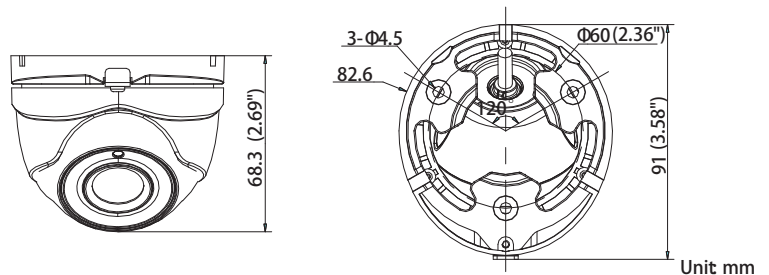

Platinum Turret HD-TVI Camera 3.1MP CMHT13T2W-28

Key Features:

- 3.1MP High Definition
- 2.8mm Fixed Lens
- True WDR 120dB
- 2 Matrix IR LED up to 65ft.(20m)
- DC 12V
- OSD menu via UTC technology with Platinum TVI DVR
- IP66 weatherproof
- Must be used with HD-TVI 3.0 DVRs

Dimensions:

Platinum Turret HD-TVI Camera 3.1MP CMHT13T2W-28

CAMERA	
Image Sensor	1/3"CMOS
Signal System	NTSC/PAL
Effective Pixels	2052(H)*1536(V)
Min. Illumination	0.01 Lux, 0 Lux with IR
Lens	2.8mm
Shutter Speed	1/30(1/25) s to 1/50,000 s
Day & Night	ICR
Synchronization	Internal
Video Frame Rate	1920x1536@18fps
HD Video Output	1 HD-TVI Output
S/N Ratio	More than 62dB
MENU	
AGC	Support
D/N Mode	Color/ BW/ SMART
White Balance	ATW/ MWB
BLC	Support
Function	True WDR, DNR, Mirror, SMART IR
GENERAL	
Working Temperature /Humidity	-40 ° F - 140 ° F (-40 ° C - 60 ° C) Humidity 90% or less (non-condensing)
Power Supply	DC 12V
Power Consumption	Max. 5W
Weather Proof Ratings	IP66
IR Range	Up to 65ft(20m)
Dimension	3.6 "×3.3" ×2.7"(91.0×82.6 × 68.3mm)
Weight	0.8lb(350g)