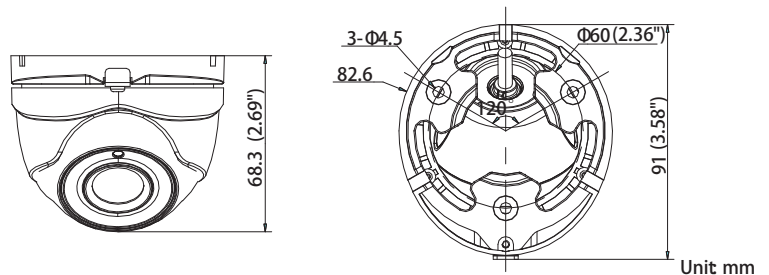

Platinum Turret HD-TVI Camera 3.1MP CMHT13T2

Key Features:

- 3.1MP High Definition
- 3.6mm Fixed Lens
- 2 Matrix IR LED up to 65ft.(20m)
- DC 12V
- OSD menu via UTC technology with Platinum TVI DVR
- IP66 weatherproof
- Must be used with HD-TVI 3.0 DVRs

Dimensions:

ICR

SMART IR

IP66

D&N

DNR

OSD

UTC

3.0
HD-TVI

Platinum Turret HD-TVI Camera 3.1MP CMHT13T2

CAMERA	
Image Sensor	1/3"CMOS
Signal System	NTSC/PAL
Effective Pixels	2052(H)*1536(V)
Min. Illumination	0.01 Lux, 0 Lux with IR
Lens	3.6mm
Shutter Speed	1/30(1/25) s to 1/50,000 s
Day & Night	ICR
Synchronization	Internal
Video Frame Rate	1920x1536@18fps
HD Video Output	1 HD-TVI Output
S/N Ratio	More than 62dB
MENU	
AGC	Support
D/N Mode	Color/ BW/ SMART
White Balance	ATW/ MWB
BLC	Support
Function	DNR, Mirror, SMART IR
GENERAL	
Working Temperature /Humidity	-40 ° F - 140 ° F (-40 ° C - 60 ° C) Humidity 90% or less (non-condensing)
Power Supply	DC 12V
Power Consumption	Max. 5W
Weather Proof Ratings	IP66
IR Range	Up to 65ft(20m)
Dimension	3.6 "×3.3" ×2.7"(91.0×82.6 × 68.3mm)
Weight	0.8lb(350g)