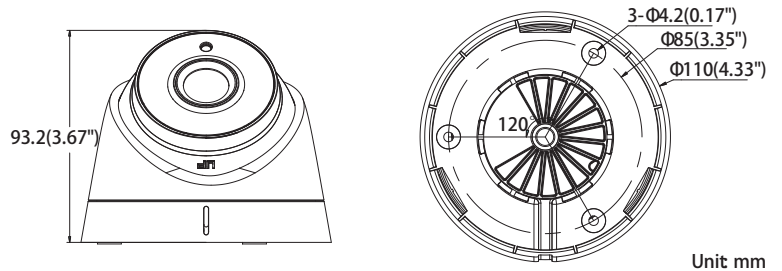

## Key Features:

- 2.1MP High Definition
- 1920x1080P@30fps
- 2.8mm Fixed Lens
- True 120dB WDR
- 2 Matrix IR up to 131ft(40m)
- DC 12V
- OSD Menu via UTC technology with Platinum TVI DVR
- IP66 weatherproof

## Dimensions:

# Platinum HD-TVI Turret Camera 2.1MP CMHT1722W-28

CAMERA	
Image Sensor	1/2.7"CMOS
Signal System	NTSC/PAL
Effective Pixels	1928(H)*1088(V)
Min. Illumination	0.01 Lux, 0 Lux with IR
Shutter Speed	1/30(1/25) s to 1/50,000 s
Lens	2.8mm
Day & Night	ICR
Synchronization	Internal
Video Frame Rate	1080p@30fps/1080p@25fps
HD Video Output	1 HD-TVI Output
S/N Ratio	More than 62dB
MENU	
AGC	Support
D/N Mode	Color/ BW/ SMART
White Balance	ATW/ MWB
BLC	Support
Function	True WDR, DNR, Mirror, SMART IR
GENERAL	
Working Temperature /Humidity	-40 ° F - 140 ° F (-40° C - 60 ° C) Humidity 90% or less (non-condensing)
Power Supply	DC 12V
Power Consumption	Max. 5W
Weather Proof Ratings	IP66
IR Range	Up to 131ft(40m)
Dimension	3.6 " × 3.3" × 2.7" (91.0×82.6 × 68.3mm)
Weight	0.8lb(350g)