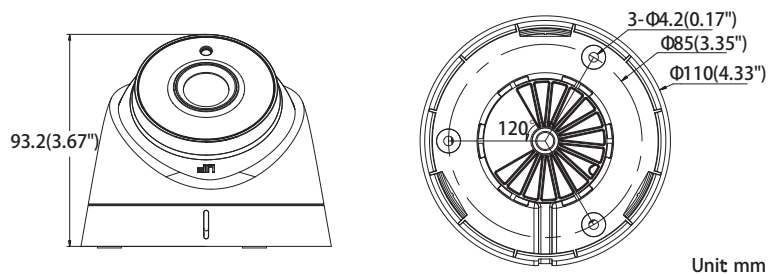

Platinum HD-TVI Turret Camera 2.1MP CMHT1722WE

Key Features:

- 2.1MP Ultra Low Light
- 1920x1080P@30fps
- 3.6mm Fixed Lens
- 0.005 Lux @ F2.0
- True 120dB WDR
- 2 Matrix IR up to 131ft(40m)
- DC 12V
- OSD Menu via UTC technology with Platinum TVI DVR
- IP67

Dimensions:

Platinum HD-TVI Turret Camera 2.1MP CMHT1722WE

CAMERA	
Image Sensor	1/3"CMOS
Signal System	NTSC/PAL
Effective Pixels	1920(H)*1080(V)
Min. Illumination	0.005 Lux, 0 Lux with IR
Shutter Speed	1/30(1/25) s to 1/50,000 s
Lens	3.6mm Angle of View: 103°
Day & Night	ICR
Synchronization	Internal
Video Frame Rate	1080p@30fps/1080p@25fps
HD Video Output	1 HD-TVI Output
S/N Ratio	More than 62dB
MENU	
AGC	Support
D/N Mode	Auto/ Color/BW
White Balance	ATW/ Manual
Privacy Mask	ON/OFF, 4 Programmable privacy masks
Motion Detection	4 Programmable Motion areas
BLC	WDR/BLC/HLC/OFF
3D DNR	On
Language	English, Chinese
Functions	Brightness,Sharpness,Defective Pixel Correction,Mirror, Smart IR
GENERAL	
Working Temperature /Humidity	-40 ° F - 140 ° F (-40° C - 60 ° C) Humidity 90% or less (non-condensing)
Power Supply	DC 12V
Power Consumption	Max. 4W
Weather Proof Ratings	IP67
IR Range	Up to 131ft(40m)
Dimension	3.6 " × 3.3 " × 2.7" (91.0 × 82.6 × 68.3mm)
Weight	0.8lb(350g)