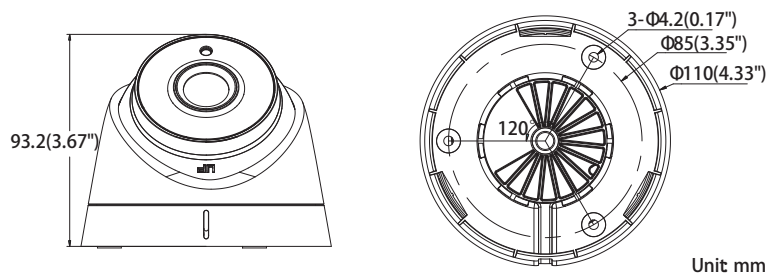

Platinum HD-TVI Turret Camera 2.1MP CMHT1722W

Key Features:

- 2.1MP High Definition
- 1920x1080P@30fps
- 3.6mm Fixed Lens
- True 120dB WDR
- 2 Matrix IR up to 131ft(40m)
- DC 12V
- OSD Menu via UTC technology with Platinum TVI DVR
- IP66 weatherproof

Dimensions:

Platinum HD-TVI Turret Camera 2.1MP CMHT1722W

CAMERA	
Image Sensor	1/2.7"CMOS
Signal System	NTSC/PAL
Effective Pixels	1928(H)*1088(V)
Min. Illumination	0.01 Lux, 0 Lux with IR
Shutter Speed	1/30(1/25) s to 1/50,000 s
Lens	3.6mm
Day & Night	ICR
Synchronization	Internal
Video Frame Rate	1080p@30fps/1080p@25fps
HD Video Output	1 HD-TVI Output
S/N Ratio	More than 62dB
MENU	
AGC	Support
D/N Mode	Color/ BW/ SMART
White Balance	ATW/ MWB
BLC	Support
Function	True WDR, DNR, Mirror, SMART IR
GENERAL	
Working Temperature /Humidity	-40 ° F - 140 ° F (-40° C - 60 ° C) Humidity 90% or less (non-condensing)
Power Supply	DC 12V
Power Consumption	Max. 5W
Weather Proof Ratings	IP66
IR Range	Up to 131ft(40m)
Dimension	3.6 " × 3.3" × 2.7" (91.0×82.6 × 68.3mm)
Weight	0.8lb(350g)