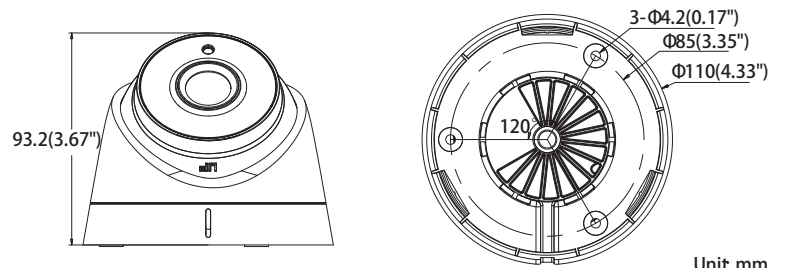

Platinum Turret HD-TVI Camera 3.1MP CMHT17T2W-28

Key Features:

- 3.1MP High Definition
- 2.8mm Fixed Lens
- True WDR 120dB
- 2 Matrix IR LED up to 131ft.(40m)
- DC 12V
- OSD menu via UTC technology with Platinum TVI DVR
- IP66 weatherproof
- Must be used with HD-TVI 3.0 DVRs

Dimensions:

Unit mm

ICR

SMART IR

IP66

D&N

DNR

OSD

UTC

3.0
HD-TVI

Platinum Turret HD-TVI Camera 3.1MP CMHT17T2W-28

CAMERA	
Image Sensor	1/3"CMOS
Signal System	NTSC/PAL
Effective Pixels	2052(H)*1536(V)
Min. Illumination	0.01 Lux, 0 Lux with IR
Lens	2.8mm
Shutter Speed	1/30(1/25) s to 1/50,000 s
Day & Night	ICR
Synchronization	Internal
Video Frame Rate	1920x1536@18fps
HD Video Output	1 HD-TVI Output
S/N Ratio	More than 62dB
MENU	
AGC	Support
D/N Mode	Color/ BW/ SMART
White Balance	ATW/ MWB
BLC	Support
Function	True WDR, DNR, Mirror, SMART IR
GENERAL	
Working Temperature	-40 ° F - 140 ° F (-40 ° C - 60 ° C)
/Humidity	Humidity 90% or less (non-condensing)
Power Supply	DC 12V
Power Consumption	Max. 5W
Weather Proof Ratings	IP66
IR Range	Up to 131ft(40m)
Dimension	3.6 "×3.3" ×2.7"(91.0×82.6 × 68.3mm)
Weight	0.8lb(350g)