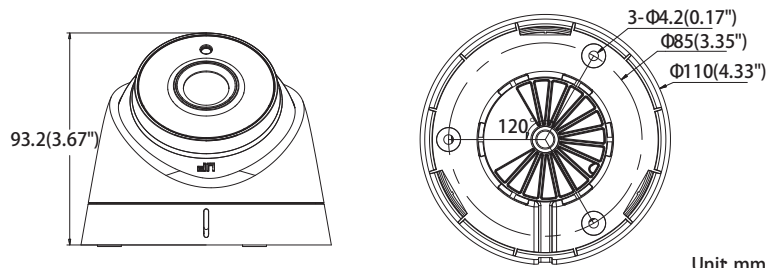

Platinum Turret HD-TVI Camera 3.1MP CMHT17T2W

Key Features:

- 3.1MP High Definition
- 3.6mm Fixed Lens
- True WDR 120dB
- 2 Matrix IR LED up to 131ft.(40m)
- DC 12V
- OSD menu via UTC technology with Platinum TVI DVR
- IP66 weatherproof
- Must be used with HD-TVI 3.0 DVRs

Dimensions:

Unit mm

Platinum Turret HD-TVI Camera 3.1MP CMHT17T2W

CAMERA	
Image Sensor	1/3"CMOS
Signal System	NTSC/PAL
Effective Pixels	2052(H)*1536(V)
Min. Illumination	0.01 Lux, 0 Lux with IR
Lens	3.6mm
Shutter Speed	1/30(1/25) s to 1/50,000 s
Day & Night	ICR
Synchronization	Internal
Video Frame Rate	1920x1536@18fps
HD Video Output	1 HD-TVI Output
S/N Ratio	More than 62dB
MENU	
AGC	Support
D/N Mode	Color/ BW/ SMART
White Balance	ATW/ MWB
BLC	Support
Function	True WDR, DNR, Mirror, SMART IR
GENERAL	
Working Temperature	-40 ° F - 140 ° F (-40° C - 60 ° C)
/Humidity	Humidity 90% or less (non-condensing)
Power Supply	DC 12V
Power Consumption	Max. 5W
Weather Proof Ratings	IP66
IR Range	Up to 131ft(40m)
Dimension	3.6 "×3.3" ×2.7"(91.0×82.6 × 68.3mm)
Weight	0.8lb(350g)