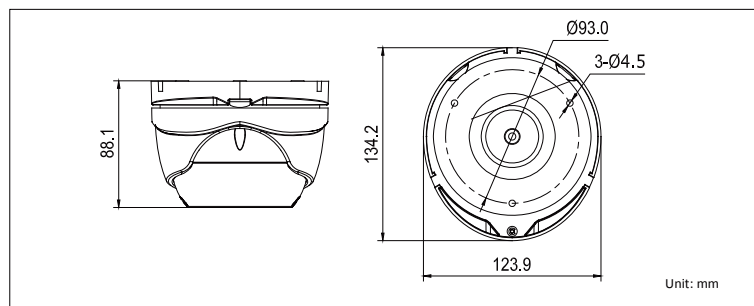

## Dimensions:

# HD-TVI Turret Camera CMHT1823

CAMERA	
Image Sensor	1/2.7" CMOS
Signal System	NTSC/PAL
Effective Pixels	1930(H)*1088(V)
Min. Illumination	0.01 Lux, 0 Lux with IR
Shutter Speed	1/30(1/25) s to 1/50,000 s
Lens	2.8-12mm Angle of View: 105.2° -32.8°
Day & Night	ICR
Synchronization	Internal
Video Frame Rate	1080p@30fps/1080p@25fps
HD Video Output	1 HD-TVI Output
S/N Ratio	More than 52dB
MENU	
AGC	Support
D/N Mode	Color/ BW/ Smart
White Balance	ATW/MWB
Language	English
Function	Digital noise reduction, Mirror
GENERAL	
Working Temperature /Humidity	-40 ° F - 140 ° F (-40 ° C - 60 ° C) Humidity 90% or less (non-condensing)
Power Supply	DC 12V
Power Consumption	Max. 3.5W
Weather Proof Ratings	IP66
IR Range	Up to 131ft(40m)
Dimension	5.3" × 4.9" × 3.5" (134.2×123.9× 88.1 mm)
Weight	1.8lb(800g)