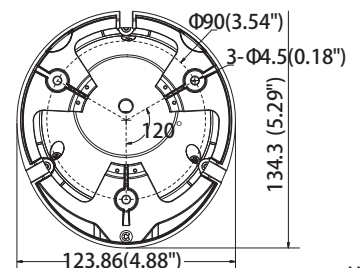

Dimensions:

Unit mm

Platinum HD-TVI Turret Camera 2.1MP CMHT1923WE-Z

CAMERA	
Image Sensor	1/3"CMOS
Signal System	NTSC/PAL
Effective Pixels	1920(H)*1080(V)
Min. Illumination	0.005 Lux, 0 Lux with IR
Shutter Speed	1/30(1/25) s to 1/50,000 s
Lens	2.8-12mm Motorized Varifocal Lens Angle of View: 103° ~32.1°
Day & Night	ICR
Synchronization	Internal
Video Frame Rate	1080p@30fps/1080p@25fps
HD Video Output	1 HD-TVI Output
S/N Ratio	More than 62dB
MENU	
AGC	Support
D/N Mode	Auto/ Color/BW
White Balance	ATW/ Manual
Privacy Mask	ON/OFF, 4 Programmable privacy masks
Motion Detection	4 Programmable Motion areas
BLC	WDR/BLC/HLC/OFF
3D DNR	On
Language	English, Chinese
Functions	Brightness,Sharpness,Defective Pixel Correction,Mirror, Smart IR
GENERAL	
Working Temperature /Humidity	-40 ° F - 140 ° F (-40° C - 60° C) Humidity 90% or less (non-condensing)
Power Supply	DC 12V
Power Consumption	Max. 8 W
Weather Proof Ratings	IP67
IR Range	Up to 131ft(40m)
Dimension	5.3 "×4.9 " ×4.4" (134.3×123.9×111.4mm)
Weight	1.6lb(750g)