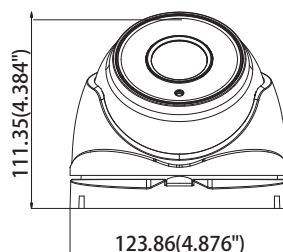

Dimensions:

Unit mm

Platinum HD-TVI Turret Camera 2.1MP CMHT1923WE-Z

CAMERA	
Image Sensor	1/3"CMOS
Signal System	NTSC/PAL
Effective Pixels	1920(H)*1080(V)
Min. Illumination	0.005 Lux, 0 Lux with IR
Shutter Speed	1/30(1/25) s to 1/50,000 s
Lens	2.8-12mm Motorized Varifocal Lens Angle of View: 103° ~32.1°
Day & Night	ICR
Synchronization	Internal
Video Frame Rate	1080p@30fps/1080p@25fps
HD Video Output	1 HD-TVI Output
S/N Ratio	More than 62dB
MENU	
AGC	Support
D/N Mode	Auto/ Color/BW
White Balance	ATW/ Manual
Privacy Mask	ON/OFF, 4 Programmable privacy masks
Motion Detection	4 Programmable Motion areas
BLC	WDR/BLC/HLC/OFF
3D DNR	On
Language	English, Chinese
Functions	Brightness,Sharpness,Defective Pixel Correction,Mirror, Smart IR
GENERAL	
Working Temperature /Humidity	-40 ° F - 140 ° F (-40° C - 60° C) Humidity 90% or less (non-condensing)
Power Supply	DC 12V
Power Consumption	Max. 8 W
Weather Proof Ratings	IP67
IR Range	Up to 131ft(40m)
Dimension	5.3 "×4.9 " ×4.4" (134.3×123.9×111.4mm)
Weight	1.6lb(750g)