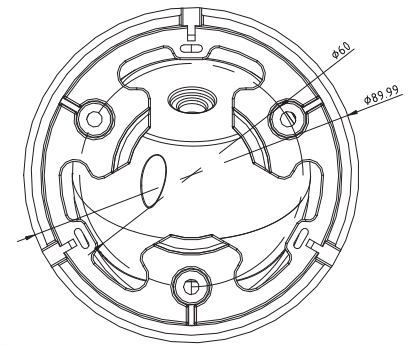

Platinum HD-TVI Turret Camera 2.1MP CMHT2122B-28

Key Features:

- 2.1MP High Definition
- 1920x1080P@30fps
- True Day/Night
- Smart IR
- 24 IR LEDs up to 65ft.(20m)
- OSD Menu via UTC technology with Platinum TVI DVR
- IP66 weatherproof

Dimensions:

Unit: mm

Platinum HD-TVI Turret Camera 2.1MP CMHT2122B-28

CAMERA	
Image Sensor	1/2.7" CMOS
Signal System	NTSC/PAL
Effective Pixels	1930(H)*1088(V)
Min. Illumination	0.01 Lux, 0 Lux with IR
Shutter Speed	1/30(1/25) s to 1/50,000 s
Lens	2.8mm Angle of View: 105.8°
Day & Night	ICR
Synchronization	Internal
Video Frame Rate	1080p@30fps/1080p@25fps
HD Video Output	1 HD-TVI Output
S/N Ratio	More than 52dB
MENU	
AGC	Support
D/N Mode	Color/ BW/ Smart
White Balance	ATW/MWB
Language	English
Function	Digital noise reduction, Mirror
GENERAL	
Working Temperature /Humidity	-40 ° F - 140 ° F (-40° C - 60 ° C) Humidity 90% or less (non-condensing)
Power Supply	DC 12V
Power Consumption	Max. 3W
Weather Proof Ratings	IP66
IR Range	Up to 65ft(20m)
Dimension	φ3.5" ×2.8" (φ90.6×71.3mm)
Weight	0.9lb(400g)