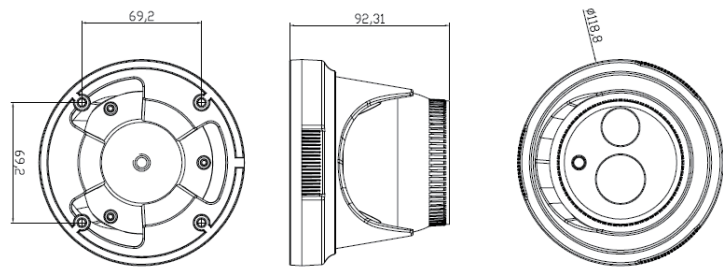

## Dimensions:

# HD-TVI Turret Camera 2.1MP CMHT2322-28AB

CAMERA	
Image Sensor	1/2.7" CMOS
Signal System	NTSC/PAL
Effective Pixels	1920(H)*1080(V)
Min. Illumination	0.1 Lux, 0 Lux with IR
Shutter Speed	1/30(1/25) s to 1/50,000 s
Lens	2.8mm
Day & Night	ICR
Synchronization	Internal
Video Frame Rate	1080p@30fps/1080p@25fps
Video Output	1 BNC(CVBS&HD TVI)
S/N Ratio	More than 52dB
GENERAL	
Working Temperature /Humidity	-4° F - 122 ° F (-20° C - 50 ° C) Humidity 90% or less (non-condensing)
Power Supply	DC 12V
Power Consumption	Max. 2.5W
Weather Proof Ratings	IP66
IR Range	Up to 65ft(20m)
Dimension	4.7" × 3.6" (118.8×92.3mm)
Weight	1.1lb(520g)