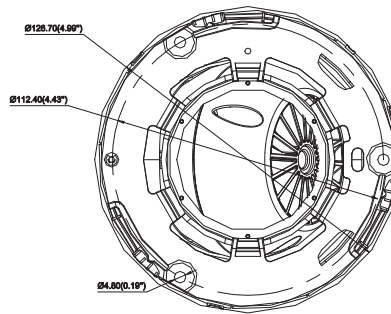

Platinum HD-TVI Turret Camera 2MP CMHT2722B-28

Key Features:

- 2MP High Definition
- 1920x1080P@30fps
- 2.8mm Fixed Lens
- 1 Matrix IR up to 131ft(40m)
- DC 12V
- OSD Menu via UTC technology with Platinum TVI DVR
- IP66 weatherproof

Dimensions:

Platinum HD-TVI Turret Camera 2MP CMHT2722B-28

CAMERA	
Image Sensor	1/2.9" CMOS
Signal System	NTSC/PAL
Effective Pixels	1930(H)*1088(V)
Min. Illumination	0.01 Lux, 0 Lux with IR
Shutter Speed	1/30(1/25) s to 1/50,000 s
Lens	2.8mm Angle of View: 105.8°
Day & Night	ICR
Synchronization	Internal
Video Frame Rate	1080p@30fps/1080p@25fps
HD Video Output	1 HD-TVI Output
S/N Ratio	More than 52dB
MENU	
AGC	Support
D/N Mode	Color/ BW/ Smart
White Balance	ATW/MWB
Language	English
Function	Digital noise reduction, Mirror
GENERAL	
Working Temperature /Humidity	-40 ° F - 140 ° F (-40° C - 60 ° C) Humidity 90% or less (non-condensing)
Power Supply	DC 12V
Power Consumption	Max. 3.5W
Weather Proof Ratings	IP66
IR Range	Up to 131ft(40m)
Dimension	φ5.0" × 4.0" (φ126.7× 102.1mm)
Weight	1.1lb(500g)