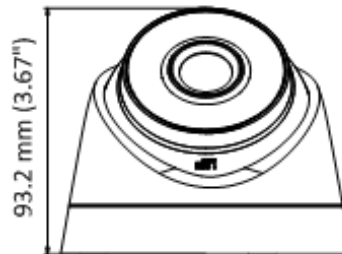

Dimensions: