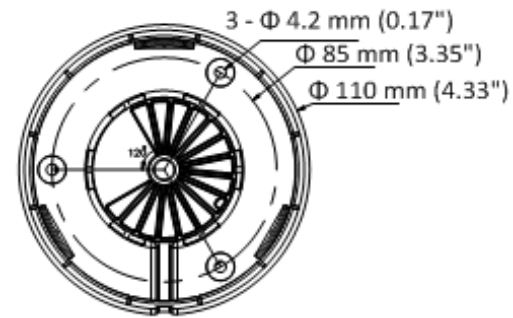

Dimensions: