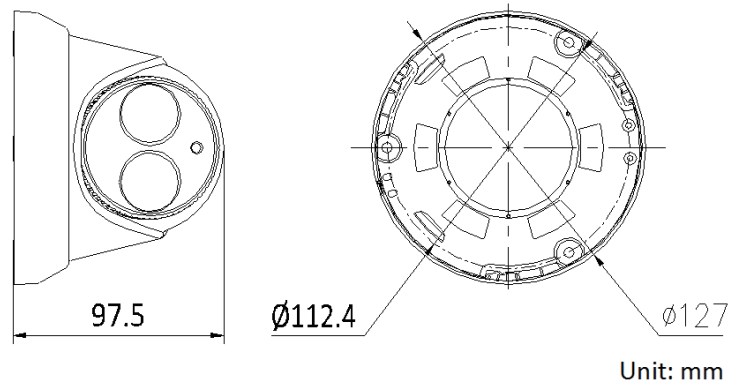

## Dimensions:

## CMIP1142-28

CAMERA	
Image Sensor	1/3" Progressive Scan CMOS
Min. Illumination	0.01Lux @ (F1.2, AGC ON), 0 Lux with IR
Shutter Speed	1/3 s to 1/100,000s
Lens	2.8mm, Angle of view:106°
Lens Mount	M12
Day &Night	IR cut filter with auto switch
DNR	3D DNR
Wide Dynamic Range	DWDR
Angle Adjustment	Pan:0° ~ 360°, Tilt: 0° ~ 75°, Rotation: 0° ~ 360°
Compression Standard	
Video Compression	H.264 / MJPEG/H.264 Zip+
H.264 Type	Main Profile
Video Bit Rate	32 Kbps ~ 8 Mbps
Dual streams	Support
Image	
Max. Resolution	2688×1520
Frame Rate	60Hz: 20fps (2688×1520), 30fps (1920×1080), 30fps(1280×720) 50Hz: 20fps (2688×1520), 25fps(1920×1080), 25fps(1280×720)
Image Setting	Rotate Mode, Saturation, Brightness, Contrast, Sharpness adjustable by client software or web browser
BLC	Support, zone configurable
ROI Codec	Support
Network	
Network Storage	NAS (Support NFS,SMB/CIFS), ANR
Alarm Trigger	Motion detection, Tampering alarm, Network disconnect, IP address conflict, Storage exception
Protocols	TCP/IP, UDP, ICMP, HTTP, HTTPS, FTP, DHCP, DNS, DDNS, RTP, RTSP, RTCP, PPPoE, NTP, UPnP, SMTP, SNMP, IGMP, 802.1X, QoS, IPv6, Bonjour
General	One-key reset, Flash-prevention, dual stream, heartbeat, mirror, password protection, privacy mask, watermark, IP address filtering, Anonymous access
Standard	ONVIF (PROFILE S, PROFILE G), PSIA, CGI, ISAPI
Interface	
Communication Interface	1 RJ45 10M/100M Ethernet port
Reset	Yes
General	
Working Temperature /Humidity	-22 °F ~ 140 °F (-30 °C ~ 60 °C) Humidity 95% or less (non-condensing)
Power Supply	DC12V ± 10%, PoE (802.3af)
Power Consumption	Max. 5.5W (Max. 7.5W with ICR on)
IR Range	Approx. 100ft (30 meters)
Weather Proof Ratings	IP67
Dimensions	Φ5.0" × 3.8" (Φ127×97.5mm)
Weight	1.5 lbs (670g)