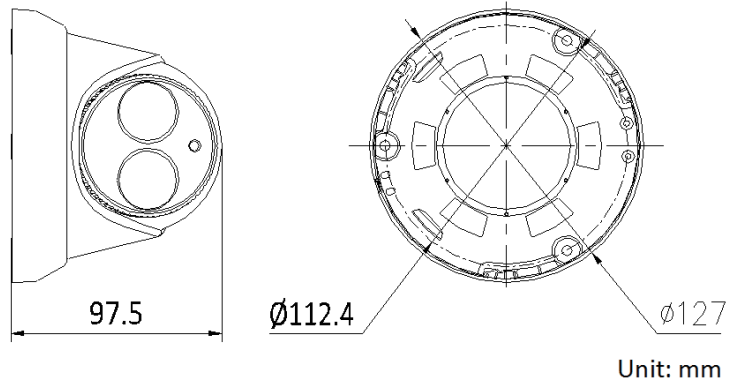

## Key Features:

- 4.1MP High Definition
- True 120dB Wide Dynamic Range
- 3D DNR, BLC, Intelligent H.264 Zip+
- High performance Matrix IR LED
- IP67
- DC 12V/ PoE

## Dimensions:

**WDR**  
120dB

# Platinum 4MP Network Matrix IR Turret Camera CMIP1142W-28

CAMERA	
Image Sensor	1/3" Progressive Scan CMOS
Min. Illumination	0.01Lux @ (F1.2, AGC ON), 0 Lux with IR
Shutter Speed	1/3 s to 1/100,000s
Lens	2.8mm, Angle of view:106°
Lens Mount	M12
Day & Night	IR cut filter with auto switch
DNR	3D DNR
Wide Dynamic Range	120dB
Angle Adjustment	Pan:0° ~ 360°, Tilt: 0° ~ 75°, Rotation: 0° ~ 360°
Compression Standard	
Video Compression	H.264 / MJPEG/H.264 Zip+
H.264 Type	Main Profile
Video Bit Rate	32 Kbps ~ 8 Mbps
Dual streams	Support
Image	
Max. Resolution	2688×1520
Frame Rate	60Hz: 20fps (2688×1520), 30fps (1920×1080), 30fps(1280×720) 50Hz: 20fps (2688×1520), 25fps(1920×1080), 25fps(1280×720)
Image Setting	Rotate Mode, Saturation, Brightness, Contrast, Sharpness adjustable by client software or web browser
BLC	Support, zone configurable
ROI Codec	Support
Network	
Network Storage	NAS (Support NFS,SMB/CIFS), ANR
Alarm Trigger	Motion detection, Tampering alarm, Network disconnect, IP address conflict, Storage exception
Protocols	TCP/IP, UDP, ICMP, HTTP, HTTPS, FTP, DHCP, DNS, DDNS, RTP, RTSP, RTCP, PPPoE, NTP, UPnP, SMTP, SNMP, IGMP, 802.1X, QoS, IPv6, Bonjour
General	One-key reset, Flash-prevention, dual stream, heartbeat, mirror, password protection, privacy mask, watermark, IP address filtering, Anonymous access
Standard	ONVIF (PROFILE S, PROFILE G), PSIA, CGI, ISAPI
Interface	
Communication Interface	1 RJ45 10M/100M Ethernet port
Reset	Yes
General	
Working Temperature /Humidity	-22 °F ~ 140 °F (-30 °C ~ 60 °C) Humidity 95% or less (non-condensing)
Power Supply	DC12V ± 10%, PoE (802.3af)
Power Consumption	Max. 5.5W (Max. 7.5W with ICR on)
IR Range	Approx. 100ft (30 meters)
Weather Proof Ratings	IP67
Dimensions	Φ5.0" × 3.8" (Φ127×97.5mm)
Weight	1.5 lbs (670g)